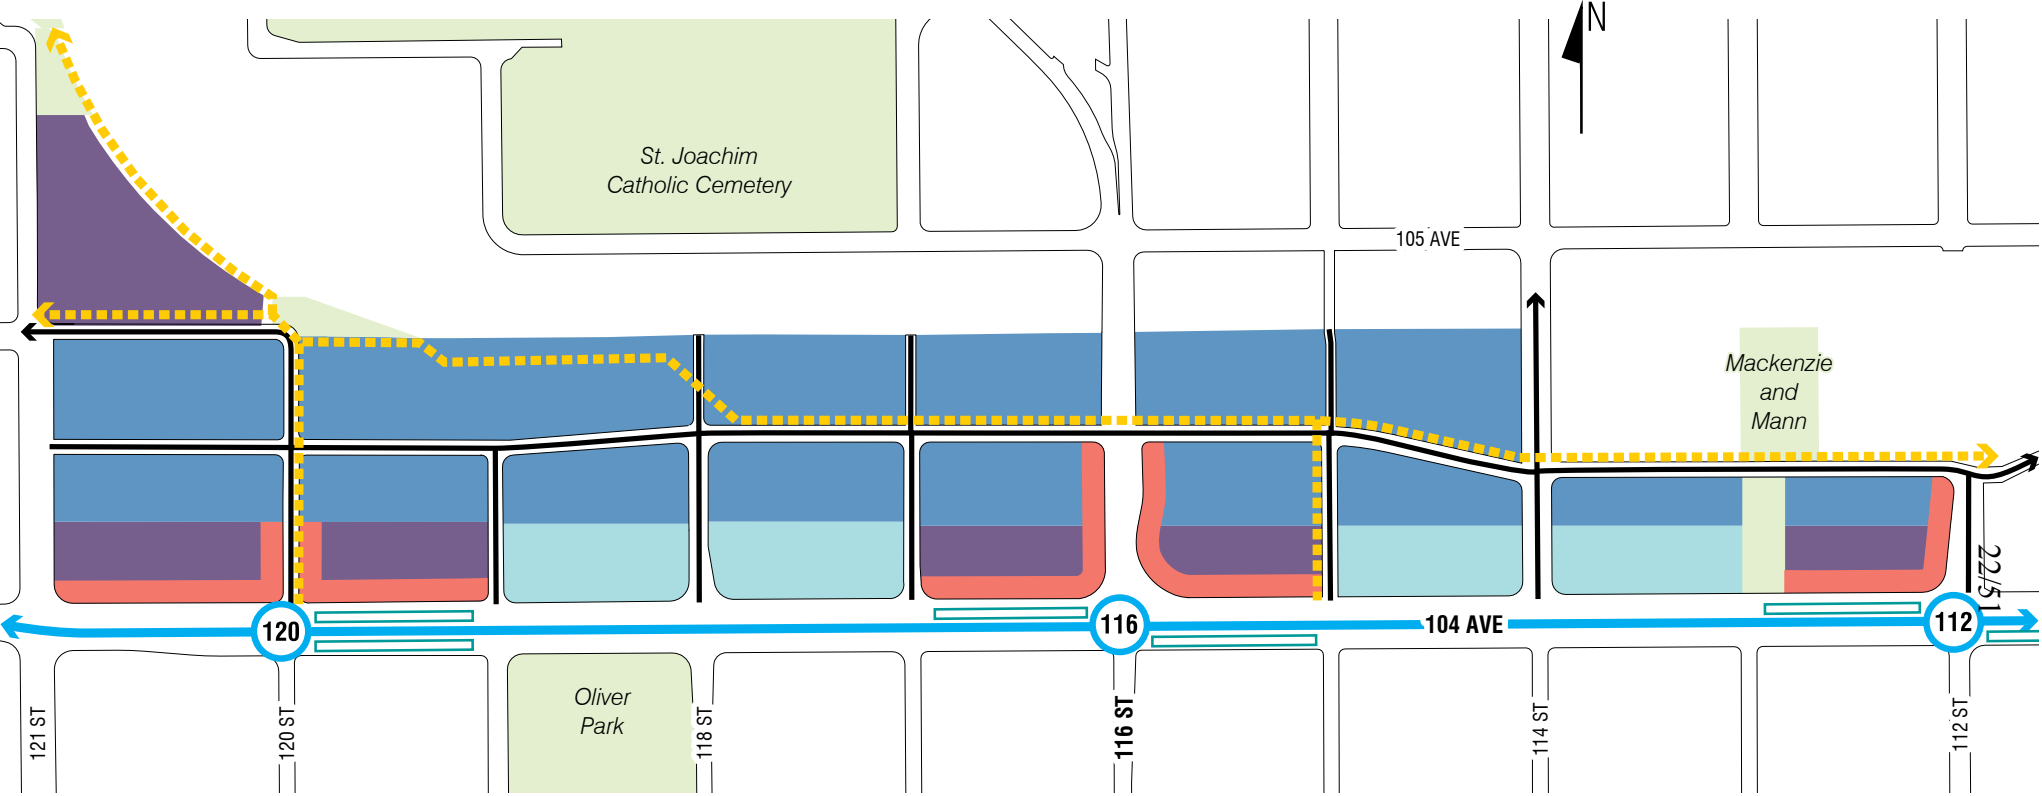

Legend

-  Area 1
-  104 Corridor ARP Boundary

104 Avenue Corridor ARP

Appendix 1 - Area 1

APPENDIX 2

- Sub Area 1
- Sub Area 2
- Sub Area 3
- Required at-grade Commercial Frontage

- Active Transportation Pathway
- Streets
- Proposed LRT Line
- Proposed LRT Stations

23/51

Legend

-  Block A
-  Block B
-  104 Corridor ARP Boundary

104 Avenue Corridor ARP

Appendix 3

24/51

SOUTH ELEVATION