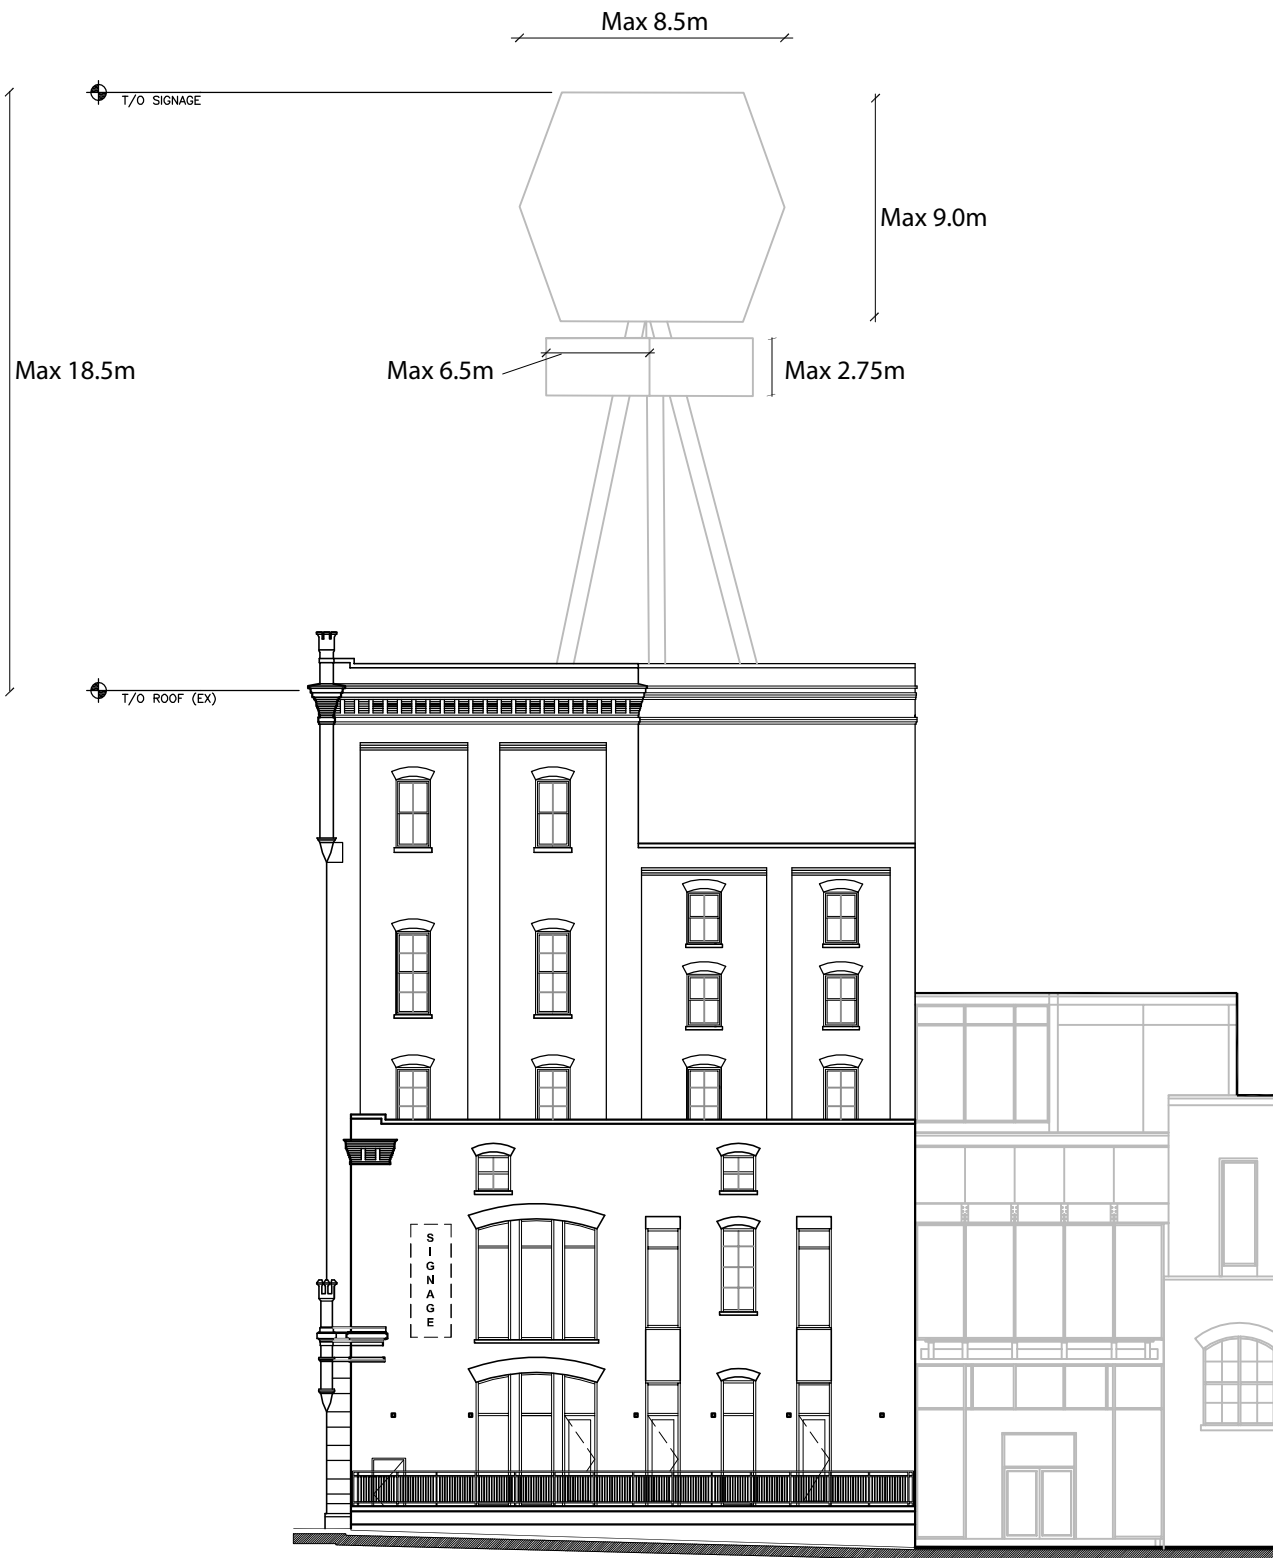

Legend

-  Area 1
-  104 Corridor ARP Boundary

104 Avenue Corridor ARP

Appendix 1 - Area 1

APPENDIX 2

- Sub Area 1
- Sub Area 2
- Sub Area 3
- Required at-grade Commercial Frontage

- Active Transportation Pathway
- Streets
- Proposed LRT Line
- Proposed LRT Stations

23/51

Legend

-  Block A
-  Block B
-  104 Corridor ARP Boundary

104 Avenue Corridor ARP

Appendix 3

24/51

SOUTH ELEVATION