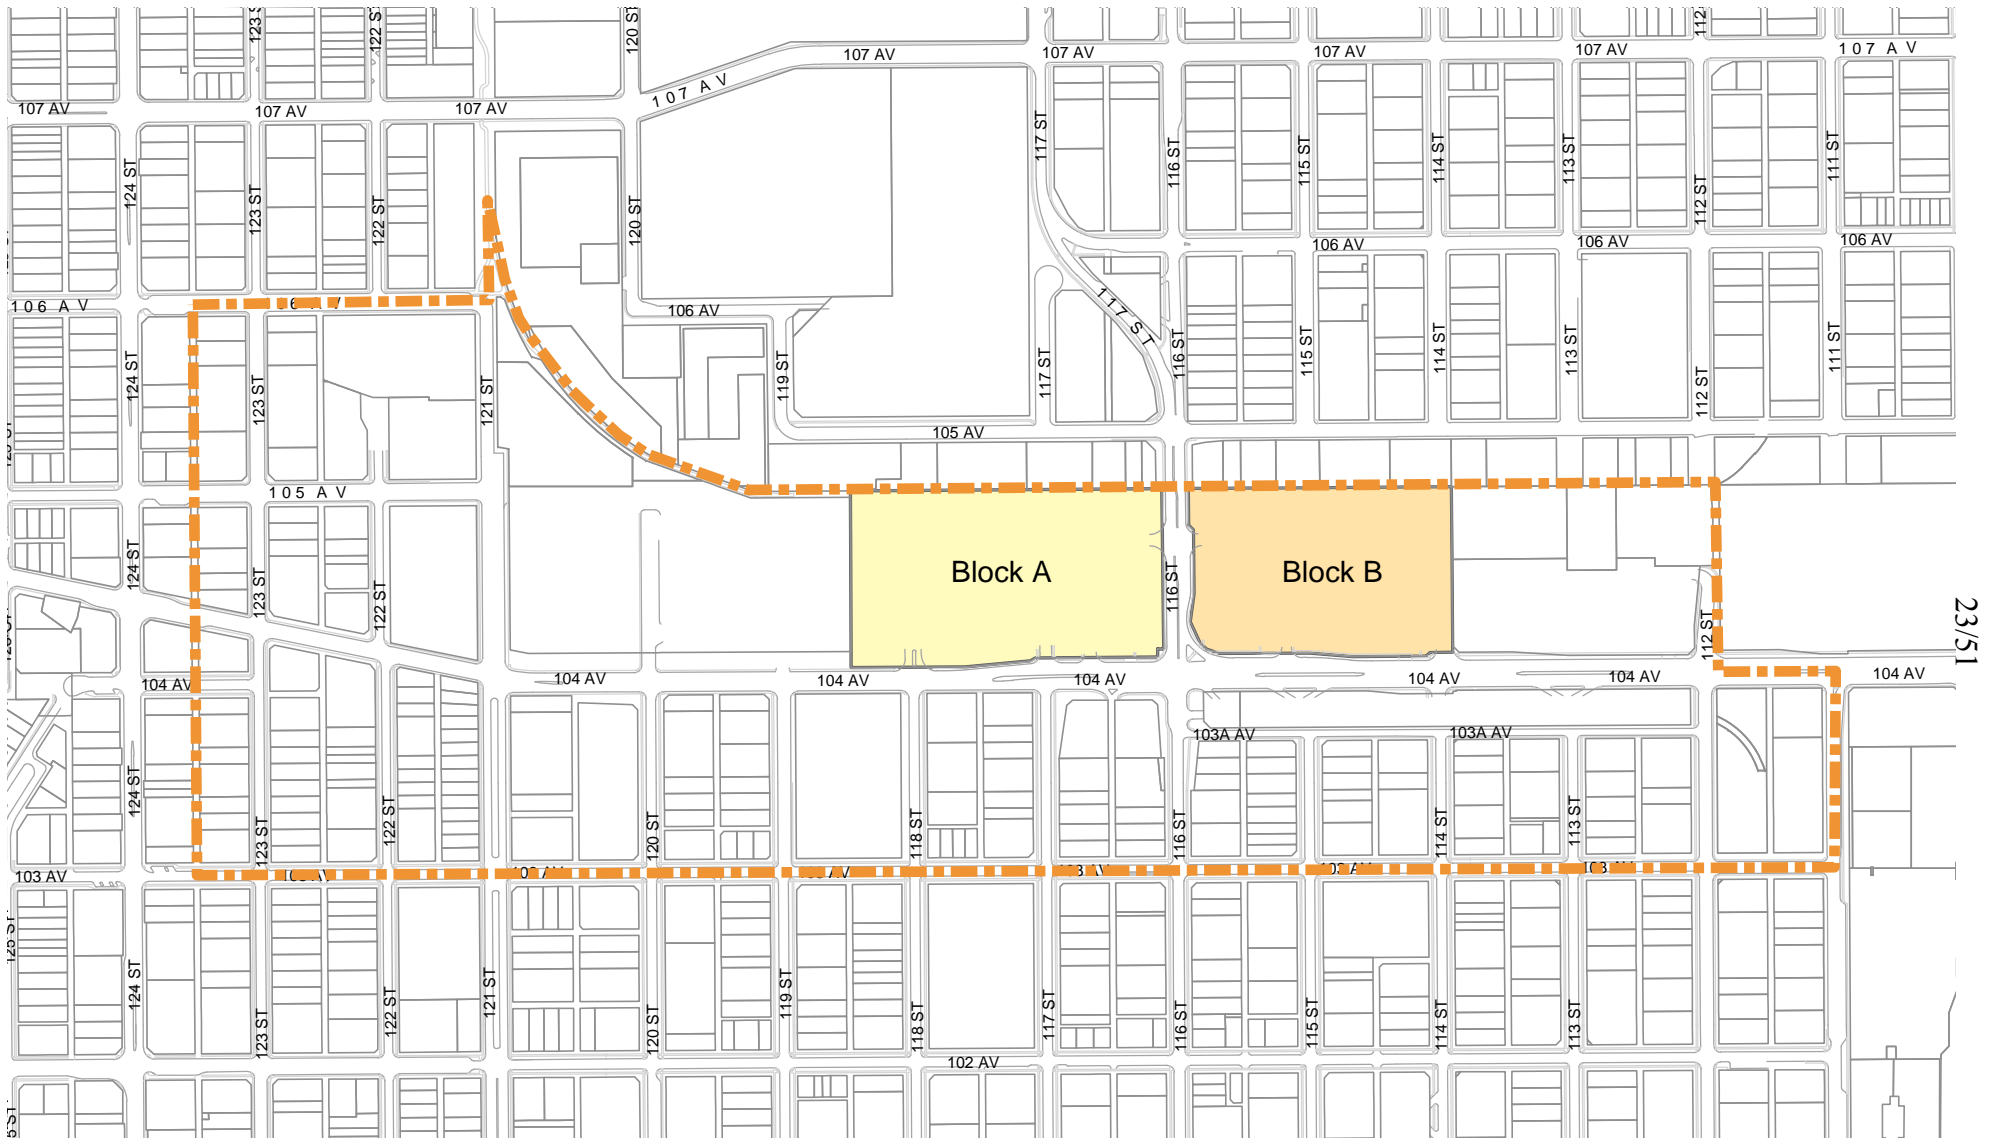

Legend

-  Area 1
-  104 Corridor ARP Boundary

104 Avenue Corridor ARP

Appendix 1 - Area 1

APPENDIX 2

- Sub Area 1
- Sub Area 2
- Sub Area 3
- Required at-grade Commercial Frontage

- Active Transportation Pathway
- Streets
- Proposed LRT Line
- Proposed LRT Stations

23/51

Legend

-  Block A
-  Block B
-  104 Corridor ARP Boundary

104 Avenue Corridor ARP

Appendix 3

24/51

SOUTH ELEVATION