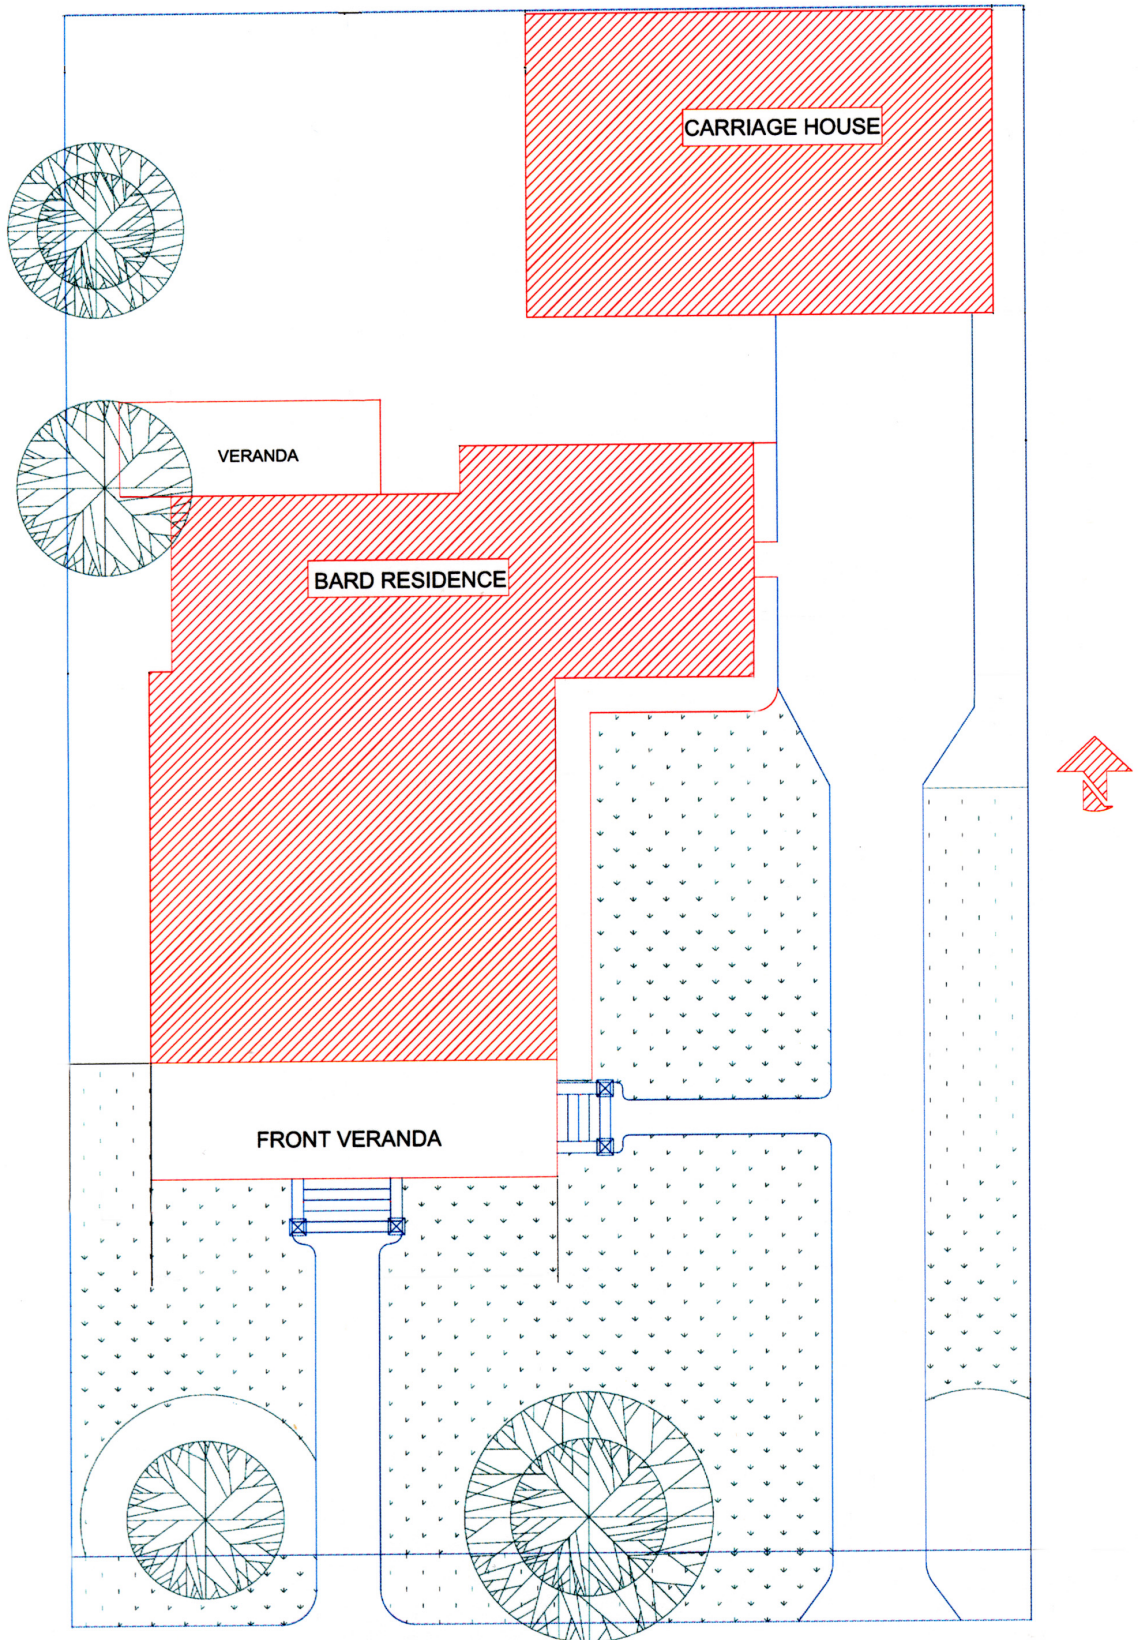

BARD RESIDENCE - Sign locations

South Elevation

THE BARD RESIDENCE AND CARRIAGE HOUSE
10544-84 AVENUE
EDMONTON, ALBERTA