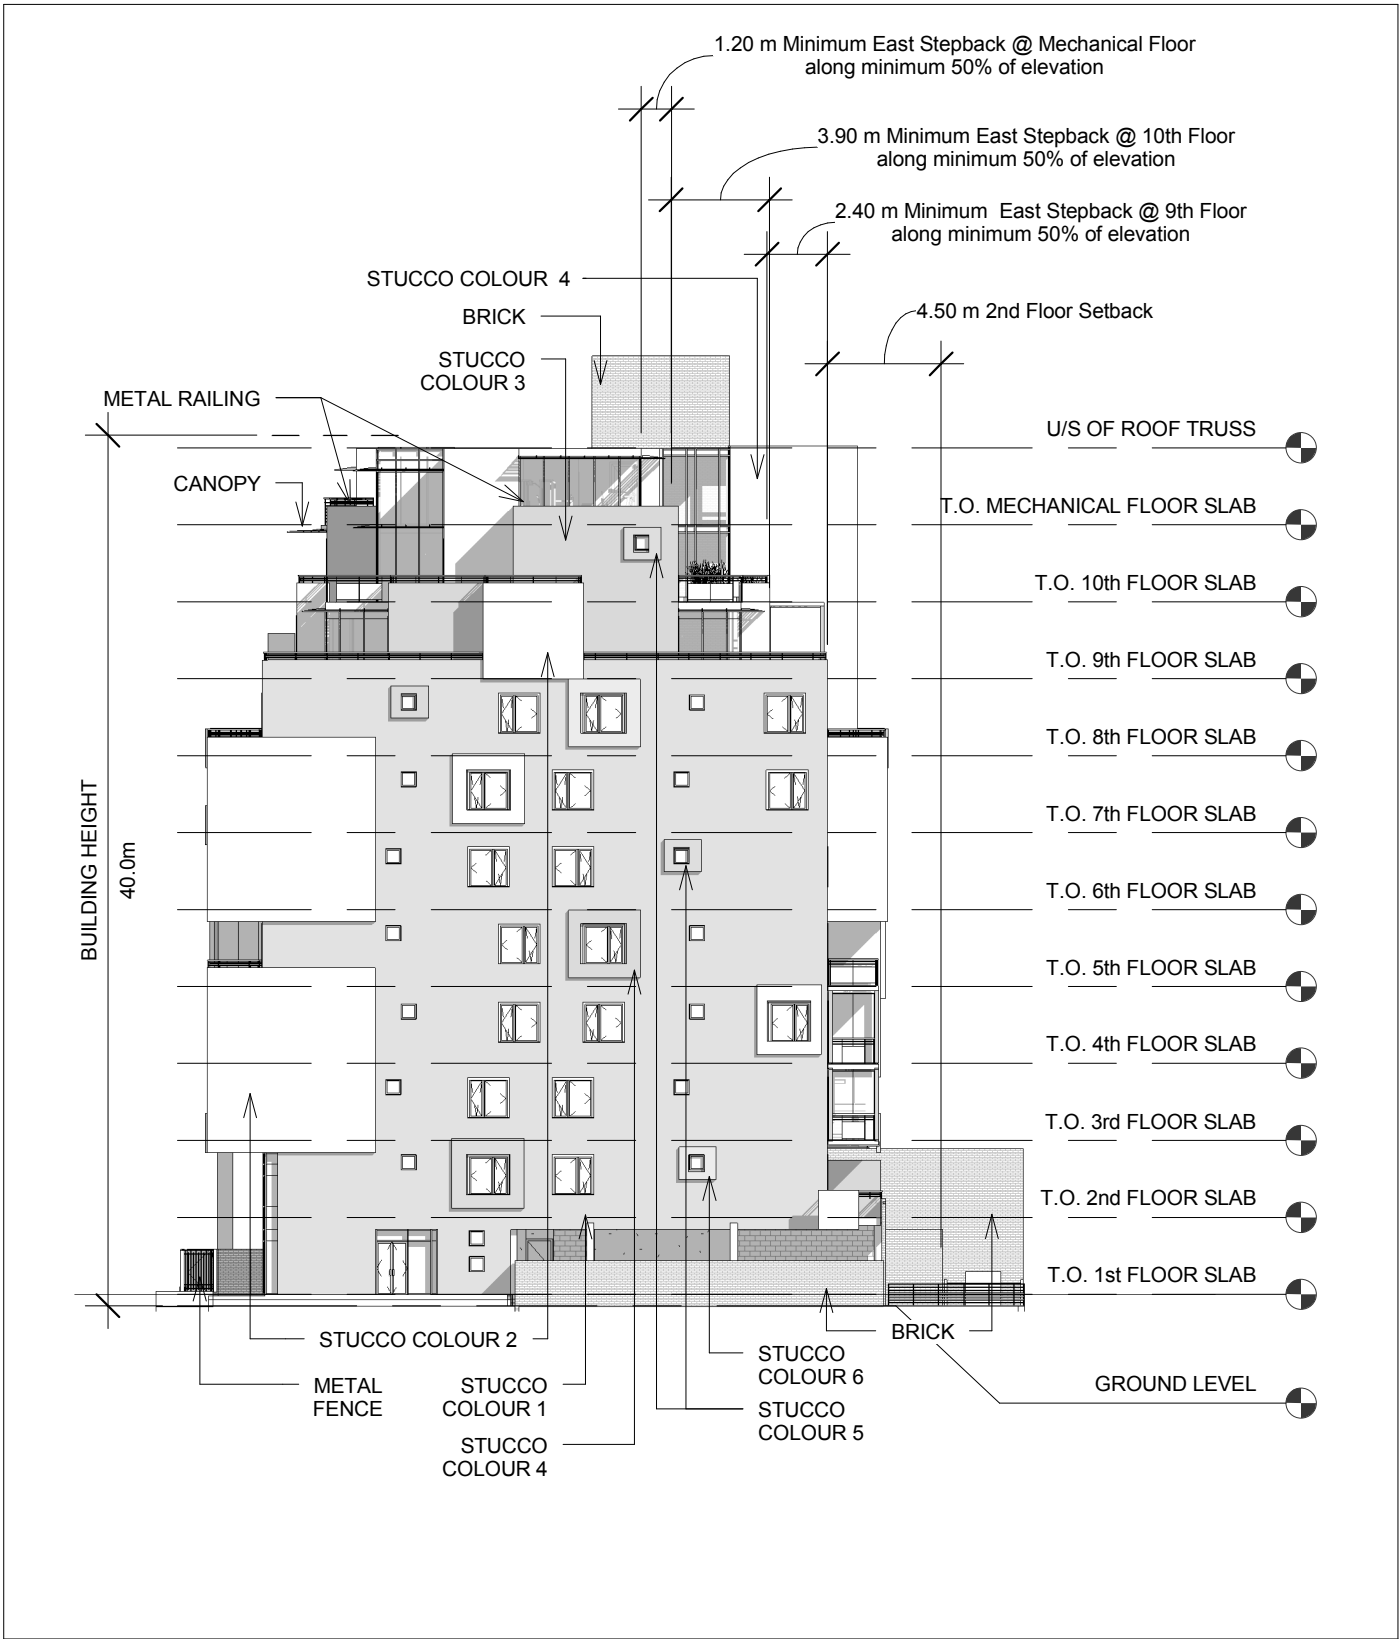

Legend

- STUCCO COLOUR #1 - GREY SANDSTONE
- STUCCO COLOUR #2 - SNOW
- STUCCO COLOUR #3 - EBONY
- STUCCO COLOUR #4 - CORNFLOWER AT NIGHT
- STUCCO COLOUR #5 - POPPY
- STUCCO COLOUR #6 - MARSH MARIGOLD