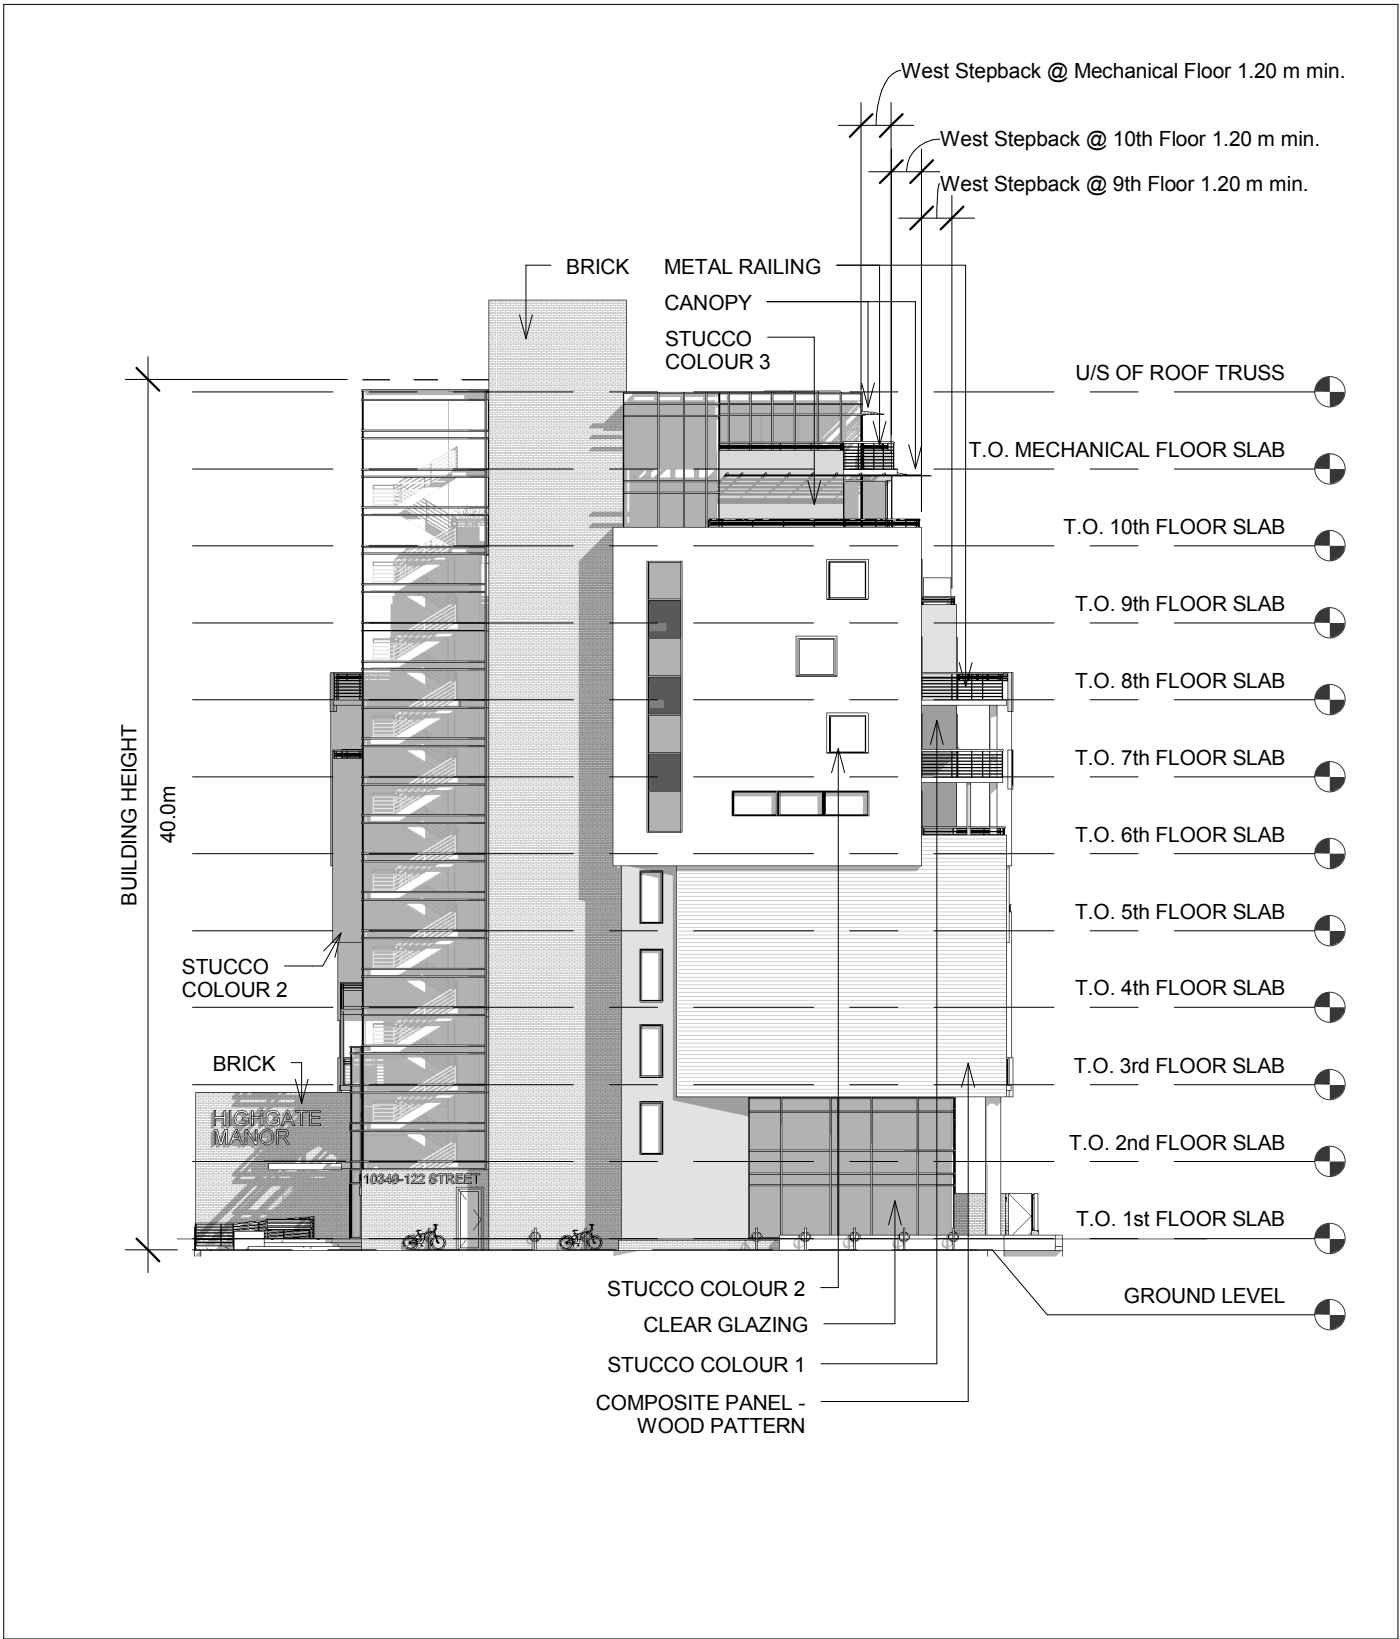

Legend

Existing Buildings

Proposed Building

Building or Parkade Entry

Work Live Units Entrances

Optional Commerical Unit @ NW Corner

Legend

- STUCCO COLOUR #1 - GREY SANDSTONE
- STUCCO COLOUR #2 - SNOW
- STUCCO COLOUR #3 - EBONY
- STUCCO COLOUR #4 - CORNFLOWER AT NIGHT
- STUCCO COLOUR #5 - POPPY
- STUCCO COLOUR #6 - MARSH MARIGOLD

Legend

- STUCCO COLOUR #1 - GREY SANDSTONE
- STUCCO COLOUR #2 - SNOW
- STUCCO COLOUR #3 - EBONY
- STUCCO COLOUR #4 - CORNFLOWER AT NIGHT
- STUCCO COLOUR #5 - POPPY
- STUCCO COLOUR #6 - MARSH MARIGOLD

Legend