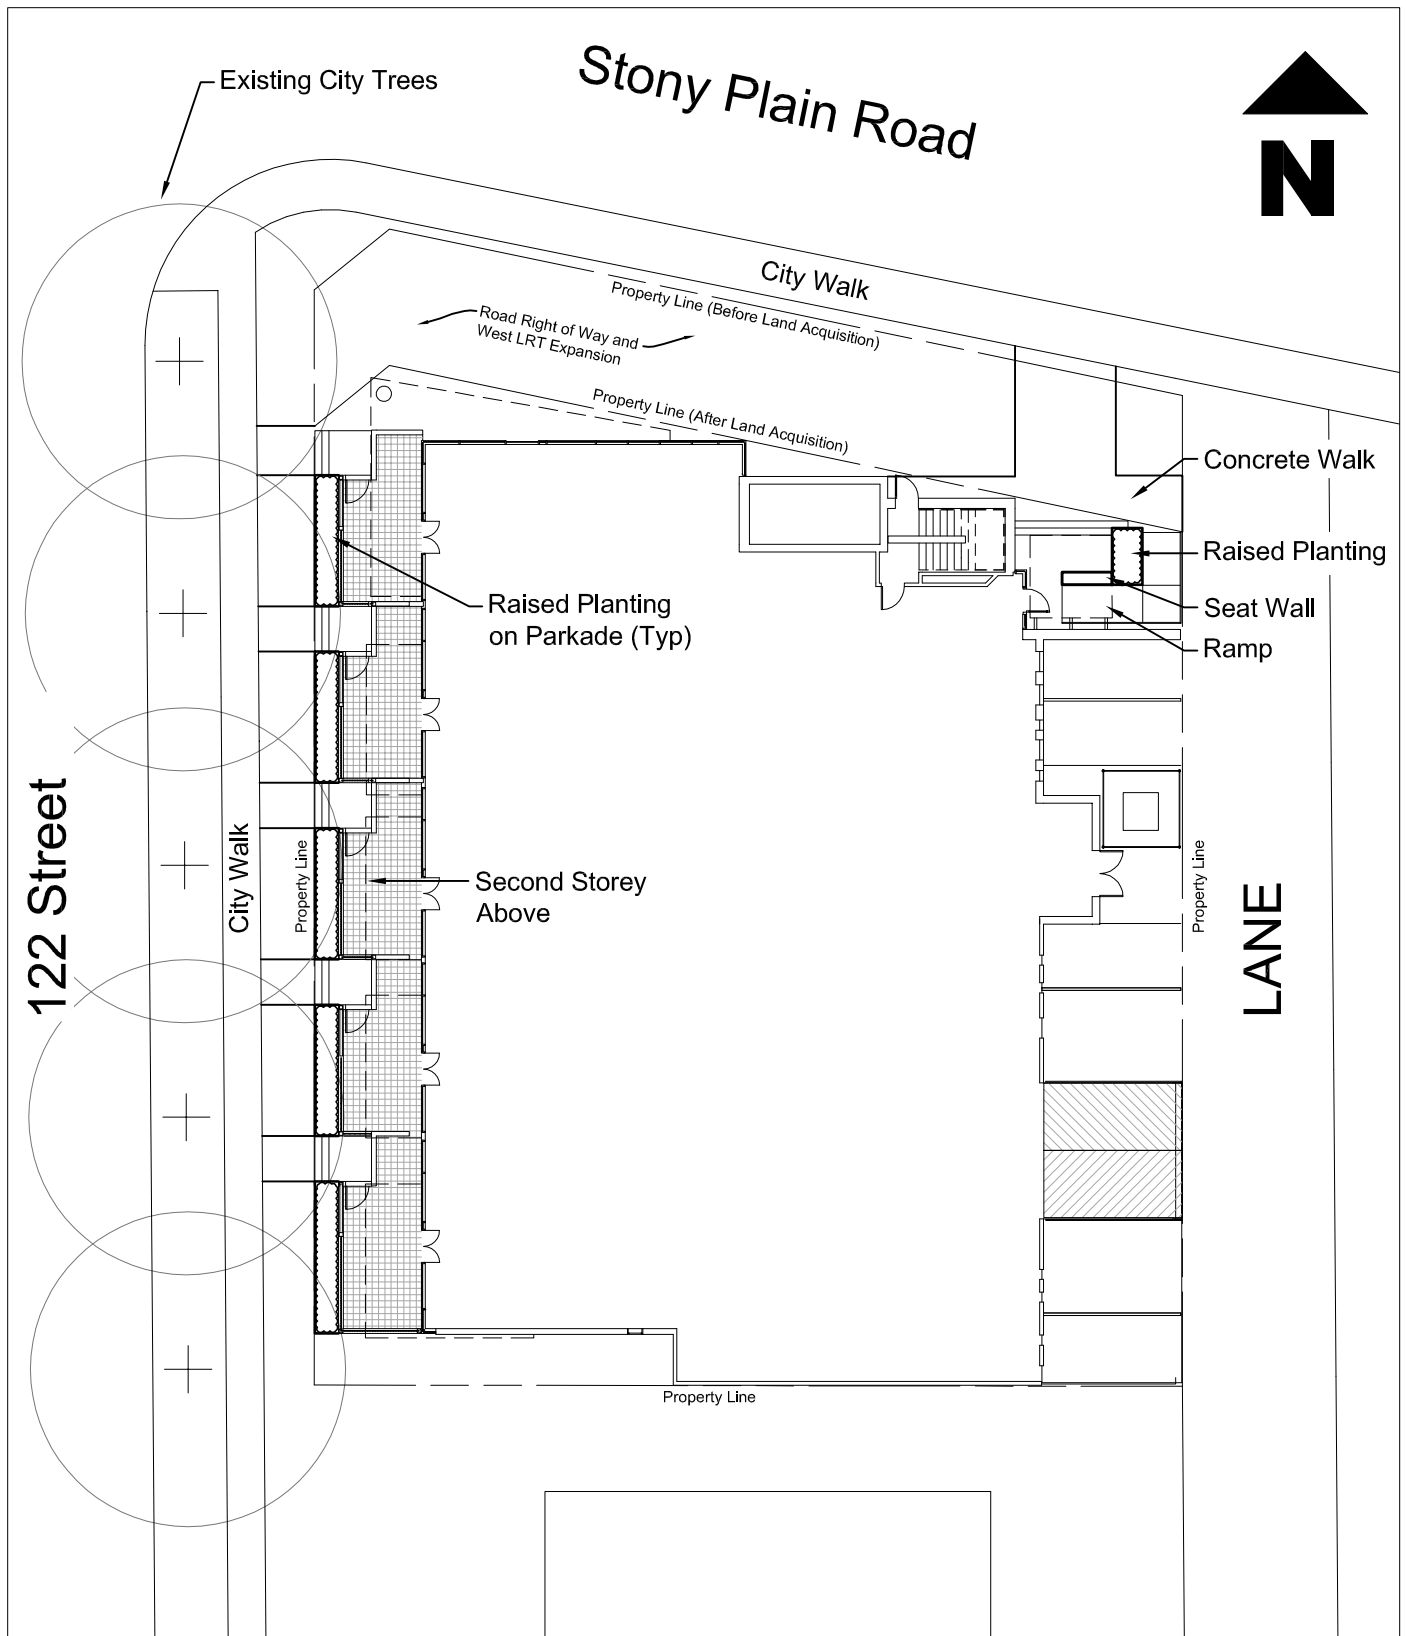

Legend

- Planted Areas (equivalent of 42 shrubs)