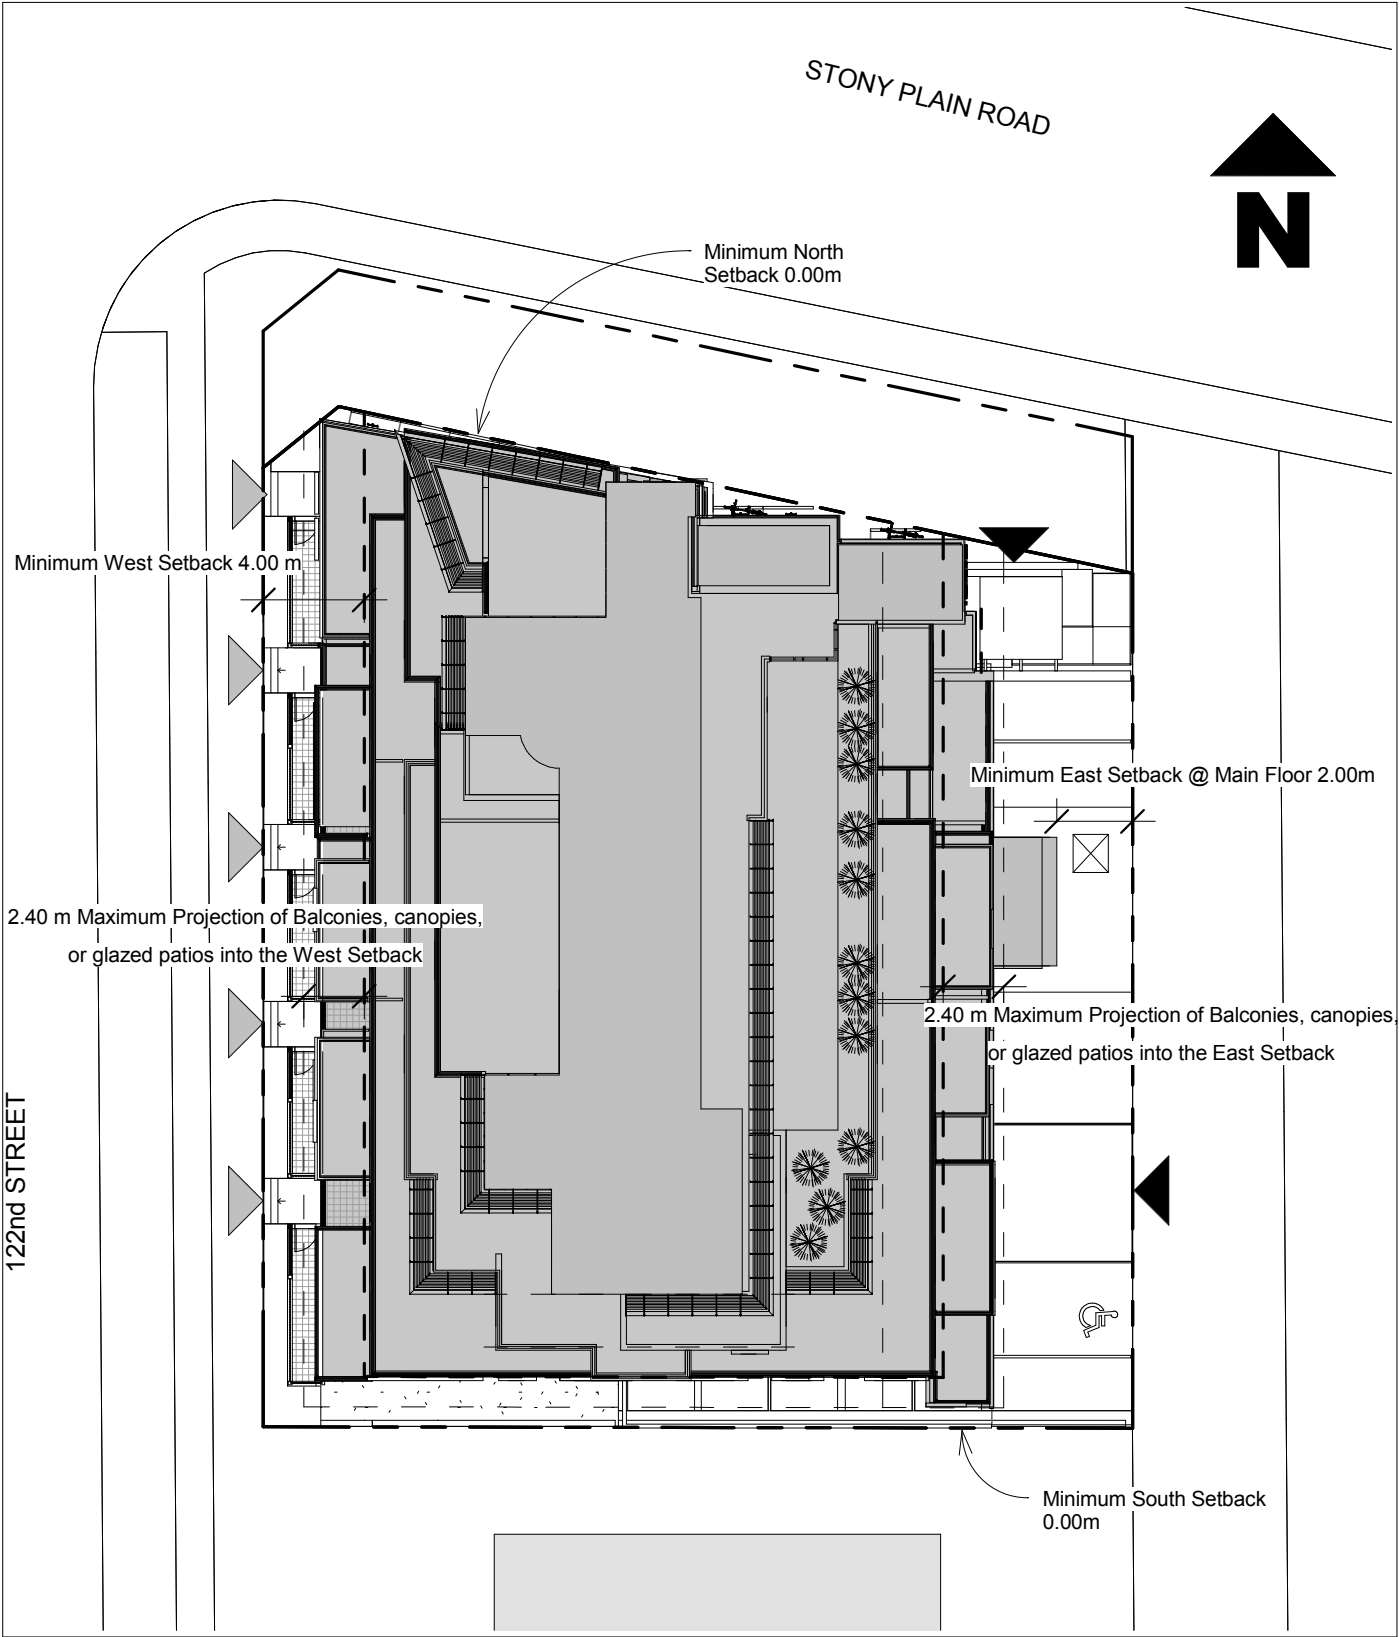

Legend

Existing Buildings

Proposed Building

Building or Parkade Entry

Work Live Units Entrances

Optional Commerical Unit @ NW Corner

Legend

- STUCCO COLOUR #1 - GREY SANDSTONE
- STUCCO COLOUR #2 - SNOW
- STUCCO COLOUR #3 - EBONY
- STUCCO COLOUR #4 - CORNFLOWER AT NIGHT
- STUCCO COLOUR #5 - POPPY
- STUCCO COLOUR #6 - MARSH MARIGOLD

Legend

- STUCCO COLOUR #1 - GREY SANDSTONE
- STUCCO COLOUR #2 - SNOW
- STUCCO COLOUR #3 - EBONY
- STUCCO COLOUR #4 - CORNFLOWER AT NIGHT
- STUCCO COLOUR #5 - POPPY
- STUCCO COLOUR #6 - MARSH MARIGOLD

Legend