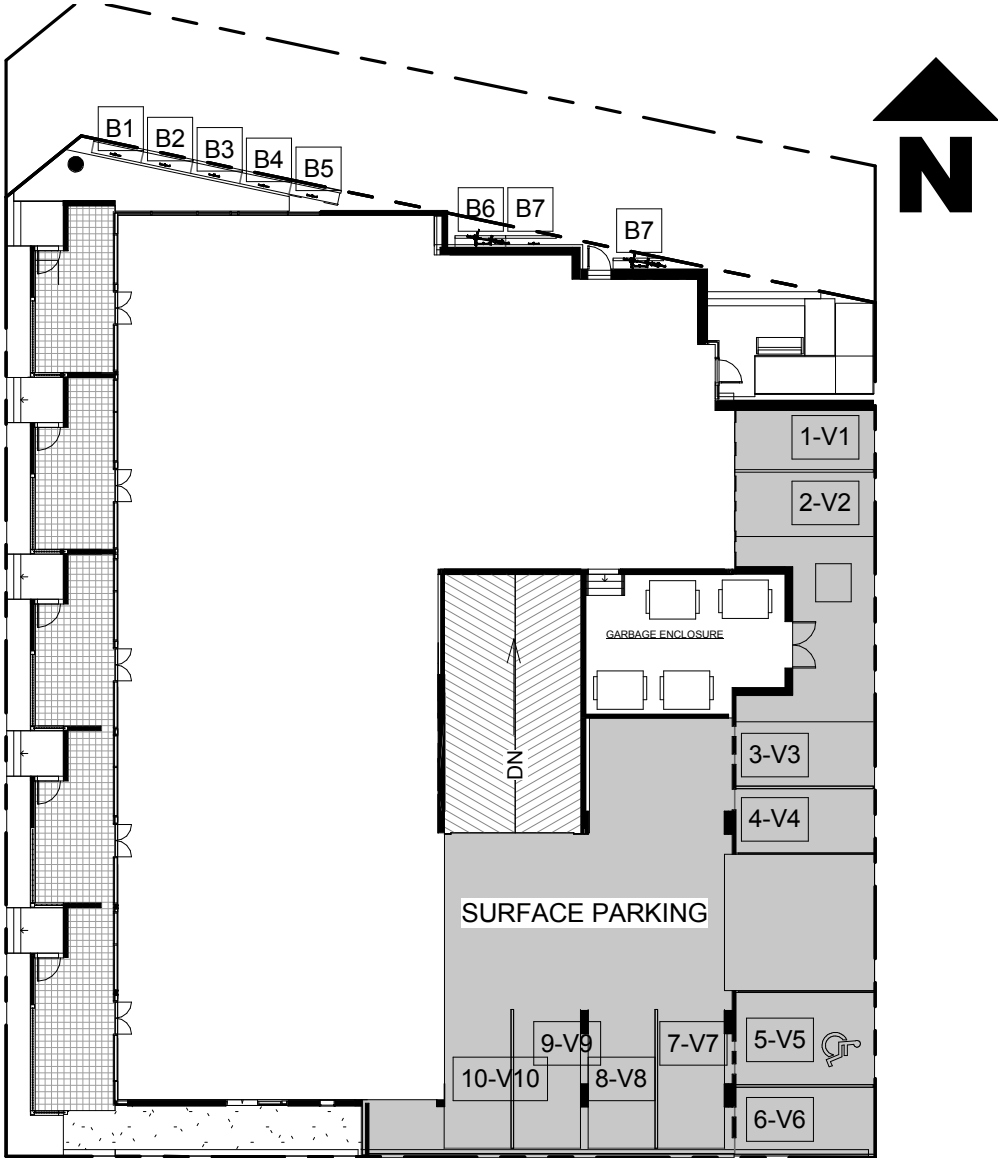

Legend

Existing Buildings

Proposed Building

Building or Parkade Entry

Work Live Units Entrances

Optional Commerical Unit @ NW Corner

Legend

- STUCCO COLOUR #1 - GREY SANDSTONE
- STUCCO COLOUR #2 - SNOW
- STUCCO COLOUR #3 - EBONY
- STUCCO COLOUR #4 - CORNFLOWER AT NIGHT
- STUCCO COLOUR #5 - POPPY
- STUCCO COLOUR #6 - MARSH MARIGOLD