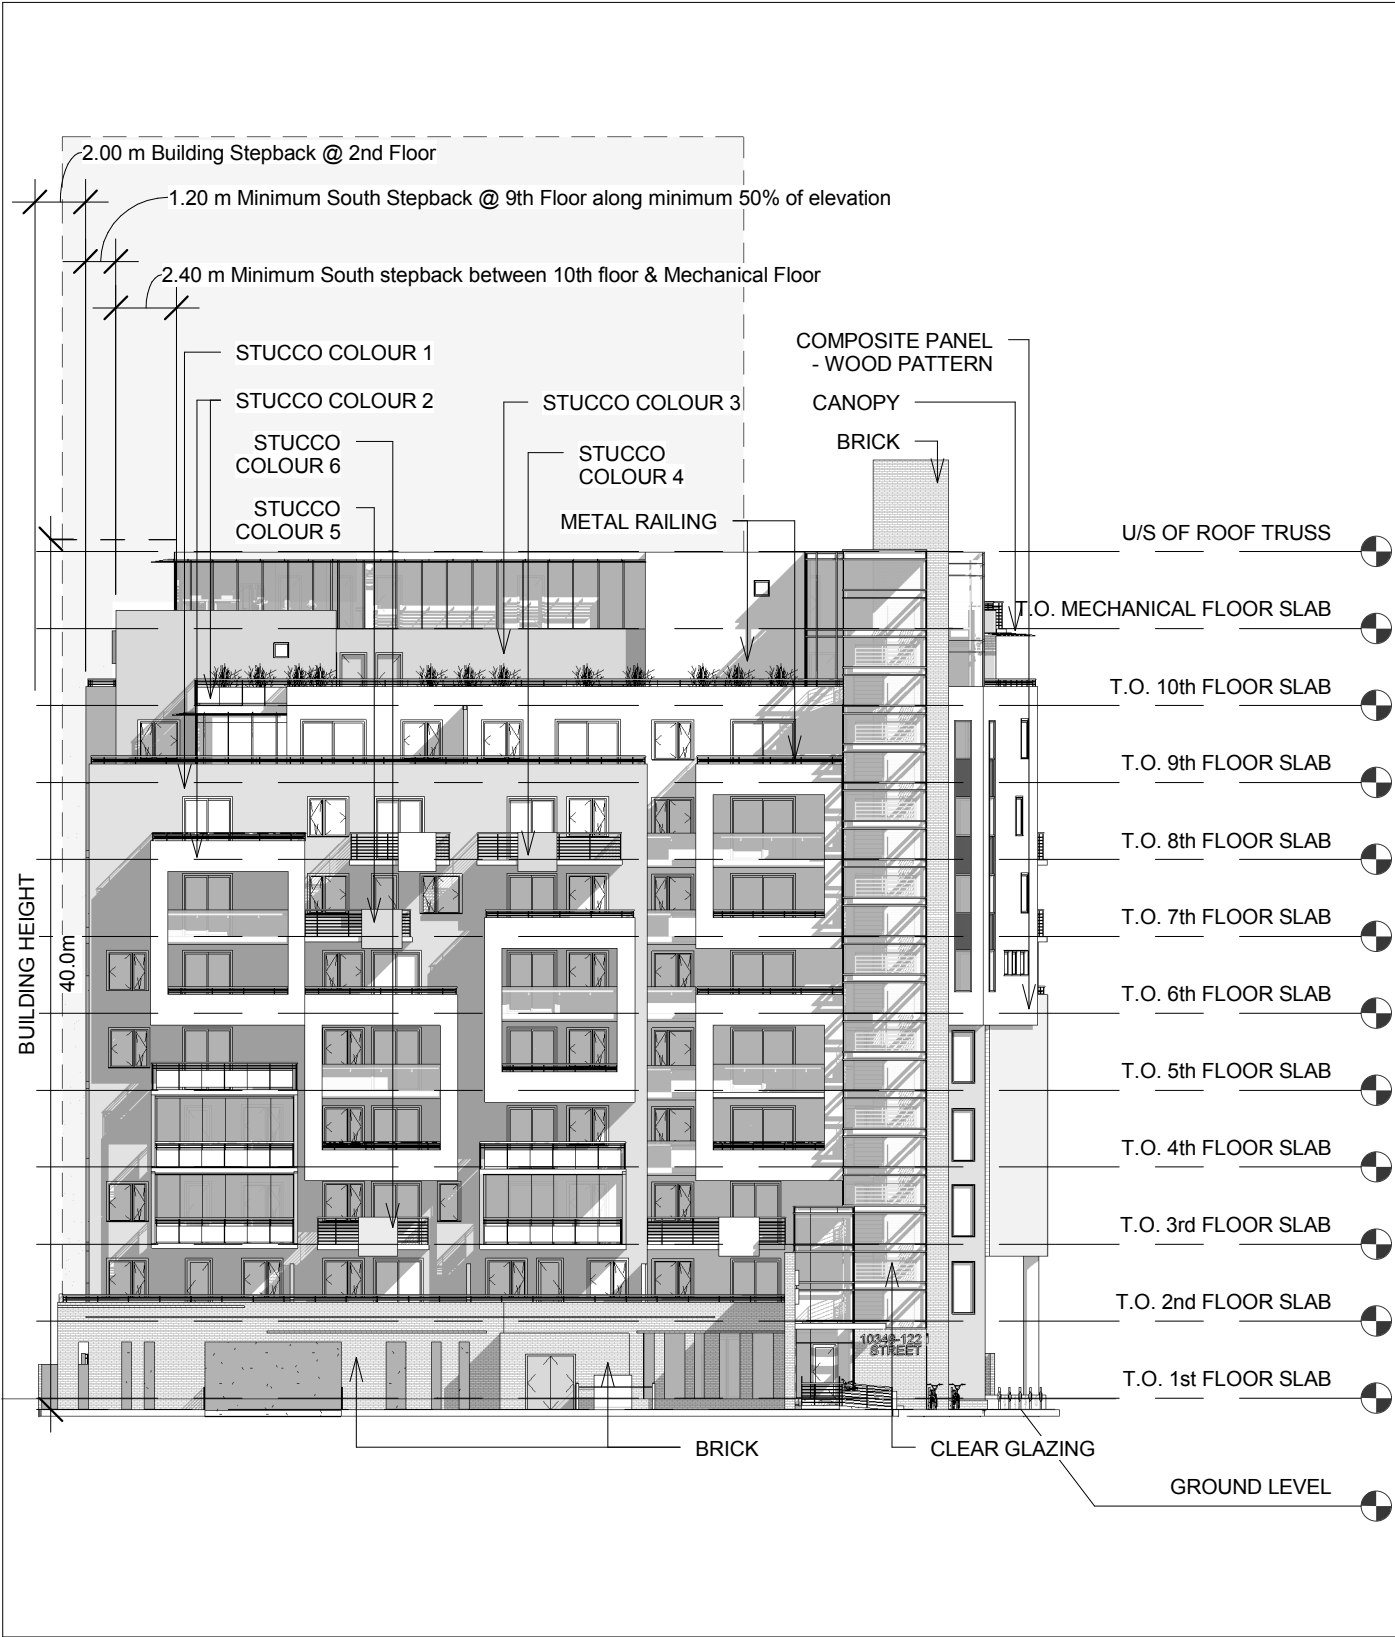

Legend

Existing Buildings

Proposed Building

Building or Parkade Entry

Work Live Units Entrances

Optional Commerical Unit @ NW Corner

Legend

- STUCCO COLOUR #1 - GREY SANDSTONE
- STUCCO COLOUR #2 - SNOW
- STUCCO COLOUR #3 - EBONY
- STUCCO COLOUR #4 - CORNFLOWER AT NIGHT
- STUCCO COLOUR #5 - POPPY
- STUCCO COLOUR #6 - MARSH MARIGOLD

Legend

- STUCCO COLOUR #1 - GREY SANDSTONE
- STUCCO COLOUR #2 - SNOW
- STUCCO COLOUR #3 - EBONY
- STUCCO COLOUR #4 - CORNFLOWER AT NIGHT
- STUCCO COLOUR #5 - POPPY
- STUCCO COLOUR #6 - MARSH MARIGOLD

Legend