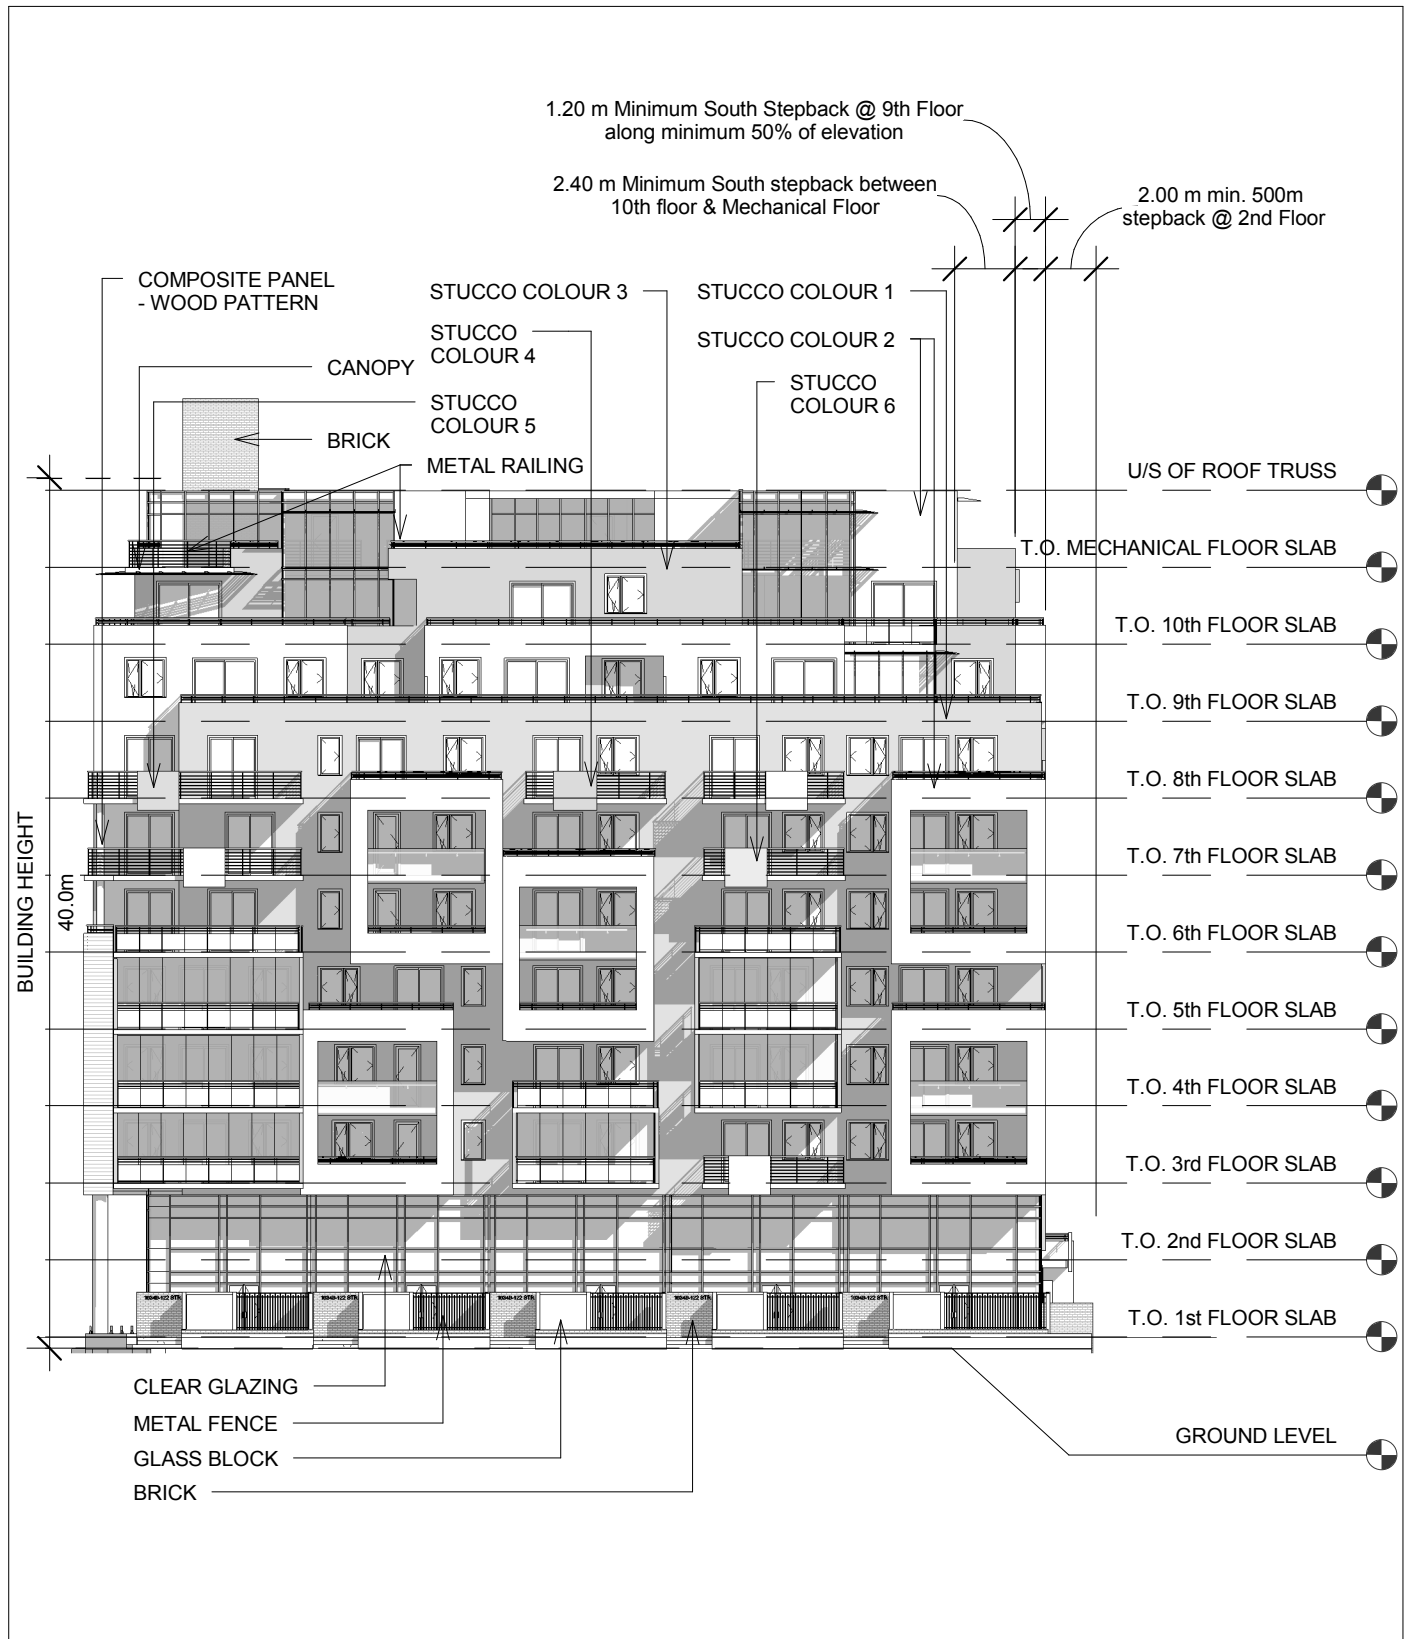

Legend

Existing Buildings

Proposed Building

Building or Parkade Entry

Work Live Units Entrances

Optional Commerical Unit @ NW Corner

Legend

- STUCCO COLOUR #1 - GREY SANDSTONE
- STUCCO COLOUR #2 - SNOW
- STUCCO COLOUR #3 - EBONY
- STUCCO COLOUR #4 - CORNFLOWER AT NIGHT
- STUCCO COLOUR #5 - POPPY
- STUCCO COLOUR #6 - MARSH MARIGOLD

Legend

- STUCCO COLOUR #1 - GREY SANDSTONE
- STUCCO COLOUR #2 - SNOW
- STUCCO COLOUR #3 - EBONY
- STUCCO COLOUR #4 - CORNFLOWER AT NIGHT
- STUCCO COLOUR #5 - POPPY
- STUCCO COLOUR #6 - MARSH MARIGOLD

Legend