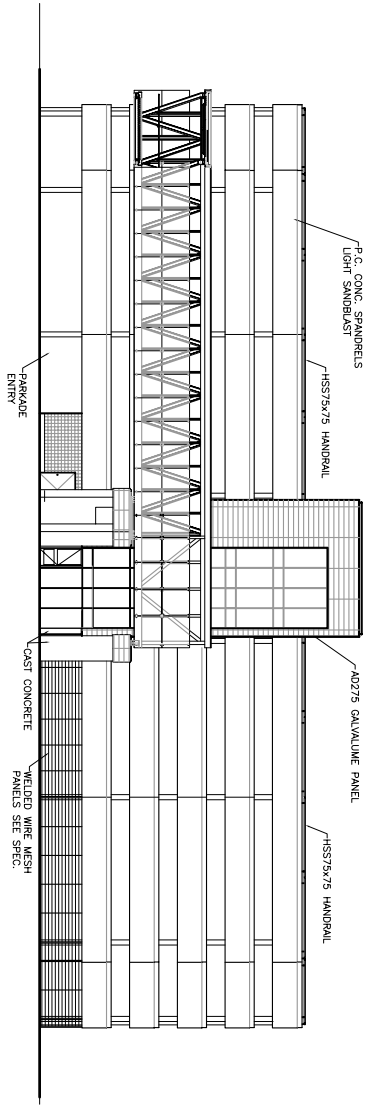

E WEST ELEVATION

ROYAL ALEXANDRA SOUTHEAST PARKADE ELEVATIONS