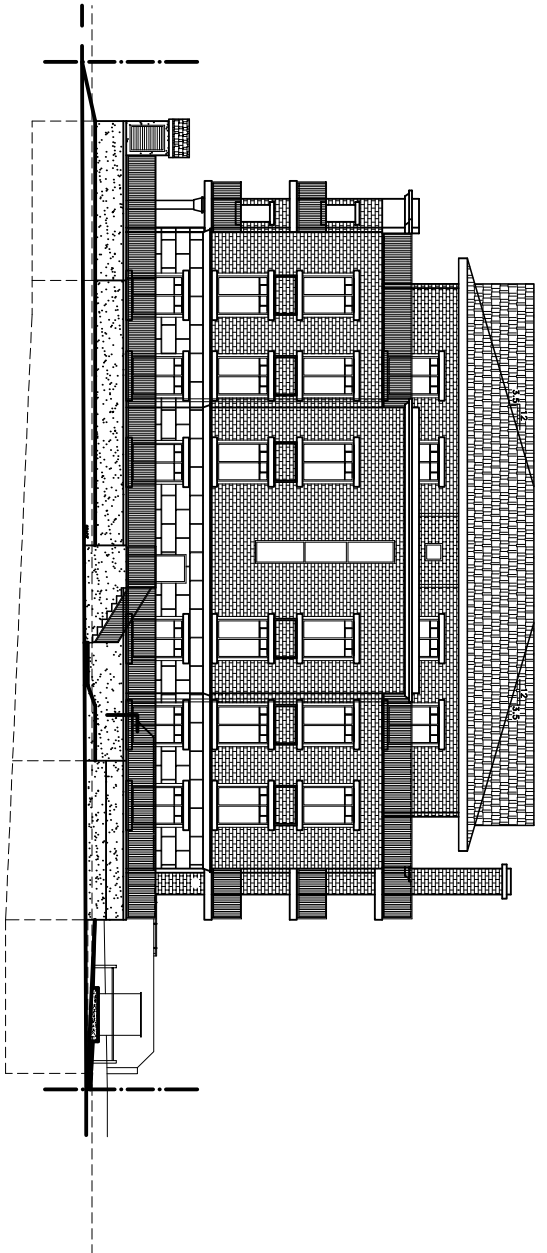

FRONT ELEVATION

GARBAGE COLLECTION AREA

109 ST

TRASH COLLECTION AREA (SEE DETAIL)

79 AV

7907 109ST APARTMENTS
APPENDIX 1

1455 08-31-09

1 WEST
1/8"=1'-0"

3 EAST
1/8"=1'-0"

NEW GARBAGE
LOCATION

7907 109ST APARTMENTS
APPENDIX 2

1455 09-15-09

2 SOUTH
1/8"=1'-0"

4 NORTH
1/8"=1'-0"

NEW GARBAGE
LOCATION

7907 109ST APARTMENTS
APPENDIX 3

1455 09-15-09

FRONT ELEVATION