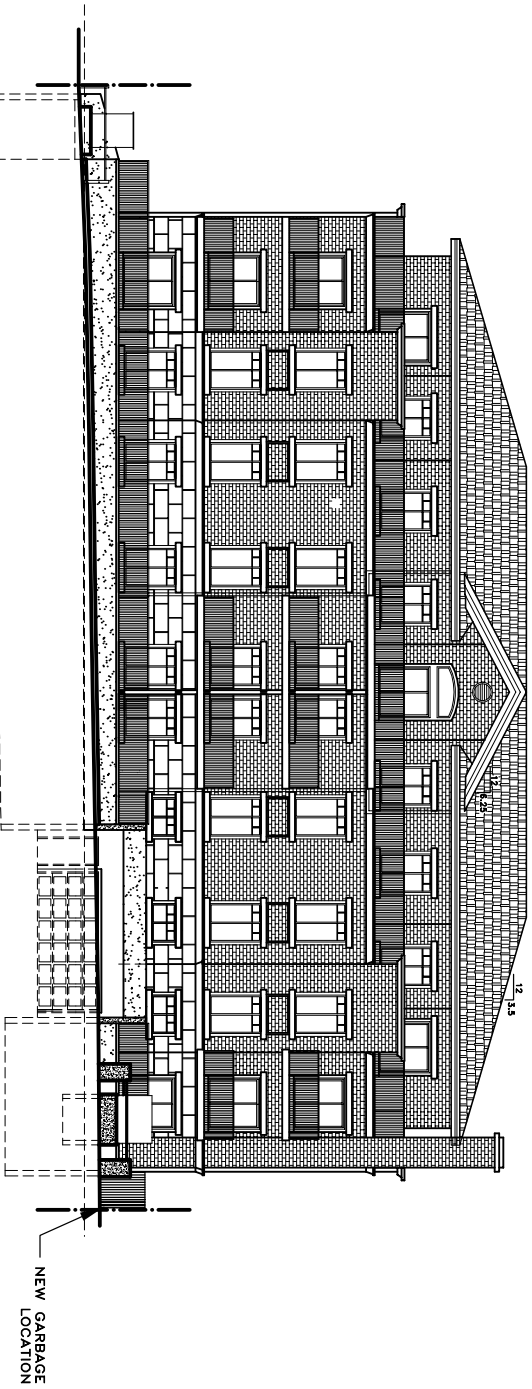

FRONT ELEVATION

GARBAGE COLLECTION AREA

109 ST

TRASH COLLECTION AREA (SEE DETAIL)

79 AV

7907 109ST APARTMENTS
APPENDIX 1

1455 08-31-09

1 WEST
1/8"=1'-0"

3 EAST
1/8"=1'-0"

NEW GARBAGE
LOCATION

7907 109ST APARTMENTS
APPENDIX 2

1455 09-15-09

2 SOUTH
1/8"=1'-0"

4 NORTH
1/8"=1'-0"

NEW GARBAGE
LOCATION

7907 109ST APARTMENTS
APPENDIX 3

1455 09-15-09

FRONT ELEVATION