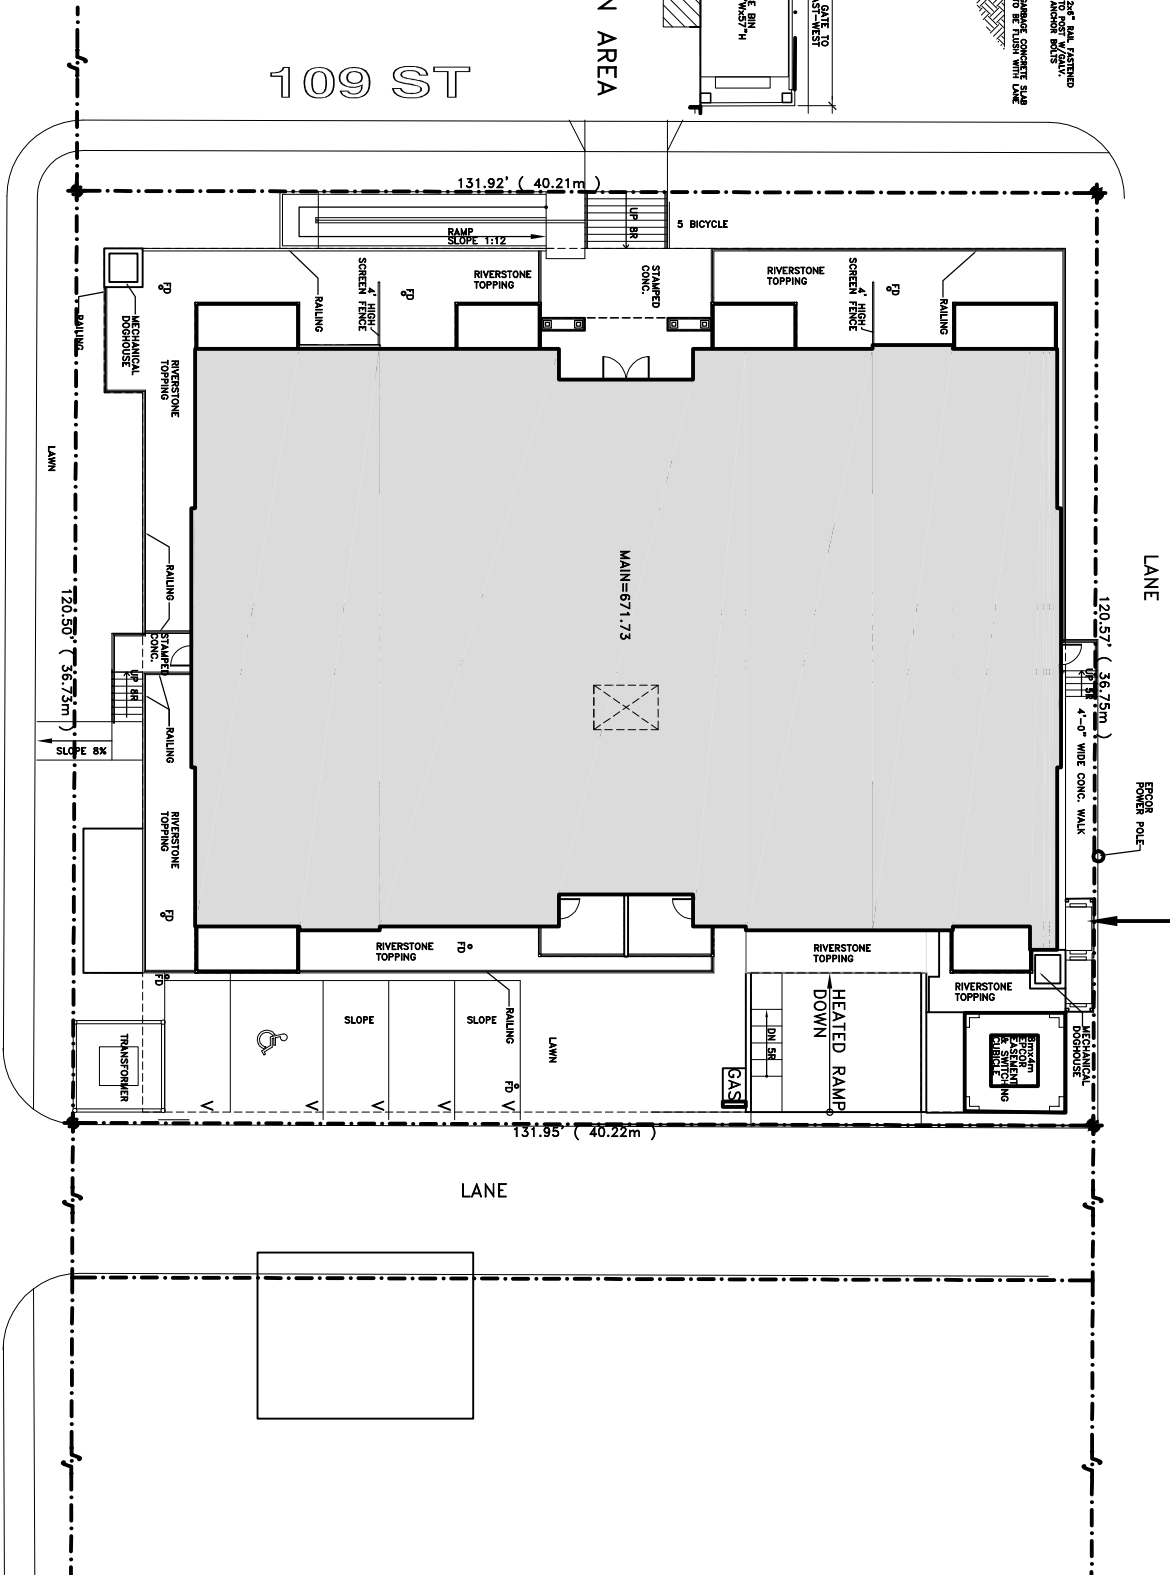

FRONT ELEVATION

GARBAGE COLLECTION AREA

109 ST

TRASH COLLECTION AREA (SEE DETAIL)

79 AV

7907 109ST APARTMENTS
APPENDIX 1

1455 08-31-09

1 WEST
1/8"=1'-0"

3 EAST
1/8"=1'-0"

NEW GARBAGE
LOCATION

7907 109ST APARTMENTS
APPENDIX 2

1455 09-15-09

2 SOUTH
1/8"=1'-0"

4 NORTH
1/8"=1'-0"

NEW GARBAGE
LOCATION

7907 109ST APARTMENTS
APPENDIX 3