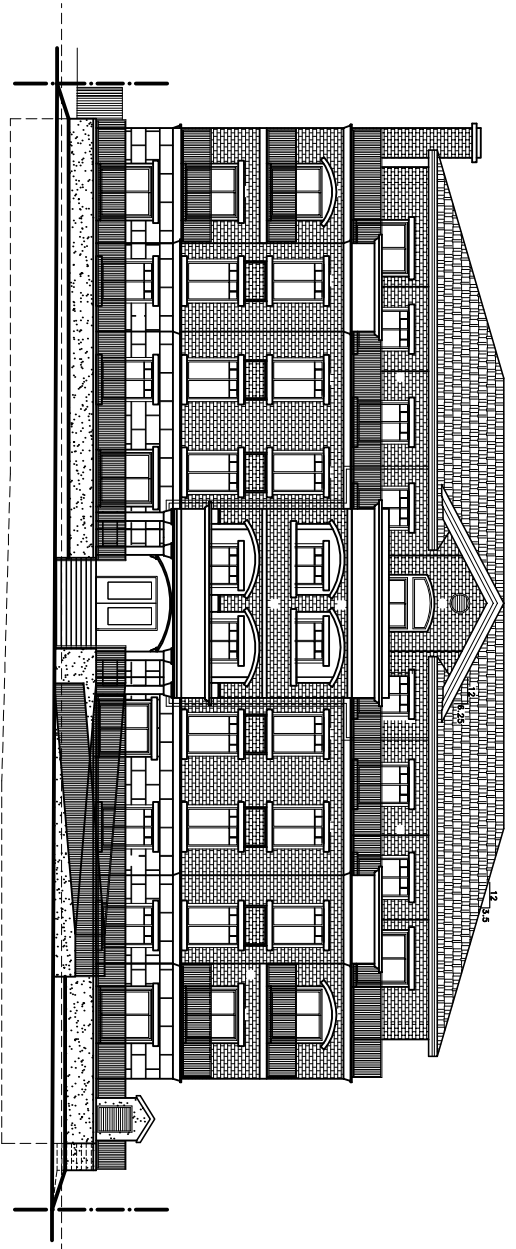

FRONT ELEVATION

GARBAGE COLLECTION AREA

109 ST

TRASH COLLECTION AREA (SEE DETAIL)

79 AV

7907 109ST APARTMENTS
APPENDIX 1

1455 08-31-09

1 WEST
1/8"=1'-0"

3 EAST
1/8"=1'-0"

NEW GARBAGE
LOCATION

7907 109ST APARTMENTS
APPENDIX 2

1455 09-15-09

2 SOUTH
1/8"=1'-0"

4 NORTH
1/8"=1'-0"

NEW GARBAGE
LOCATION

7907 109ST APARTMENTS
APPENDIX 3

1455 09-15-09

FRONT ELEVATION