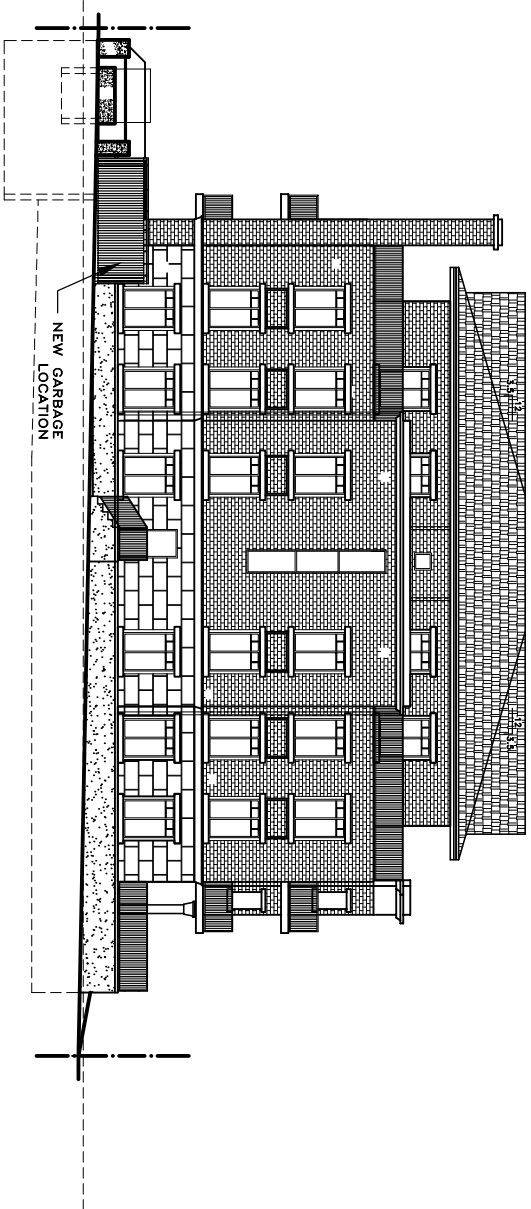

FRONT ELEVATION

GARBAGE COLLECTION AREA

109 ST

TRASH COLLECTION AREA (SEE DETAIL)

79 AV

7907 109ST APARTMENTS
APPENDIX 1

1455 08-31-09

1 WEST
1/8"=1'-0"

3 EAST
1/8"=1'-0"

NEW GARBAGE
LOCATION

7907 109ST APARTMENTS
APPENDIX 2

1455 09-15-09

2 SOUTH
1/8"=1'-0"

4 NORTH
1/8"=1'-0"

NEW GARBAGE
LOCATION

7907 109ST APARTMENTS
APPENDIX 3

1455 09-15-09

FRONT ELEVATION