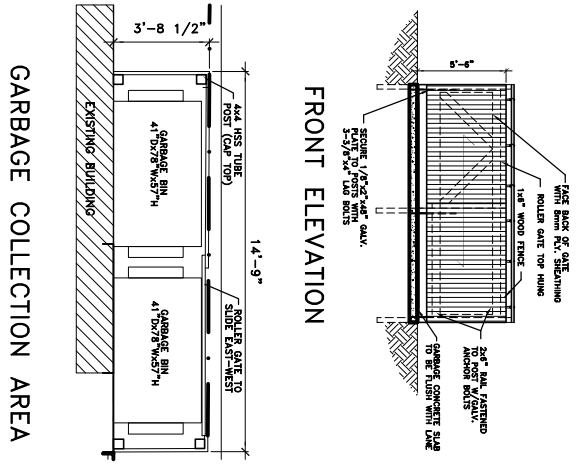

FRONT ELEVATION

GARBAGE COLLECTION AREA

109 ST

TRASH COLLECTION AREA (SEE DETAIL)

79 AV

7907 109ST APARTMENTS
APPENDIX 1

1455 08-31-09

1 WEST
1/8"=1'-0"

3 EAST
1/8"=1'-0"

NEW GARBAGE
LOCATION

7907 109ST APARTMENTS
APPENDIX 2

1455 09-15-09

2 SOUTH
1/8"=1'-0"

4 NORTH
1/8"=1'-0"

NEW GARBAGE
LOCATION

7907 109ST APARTMENTS
APPENDIX 3