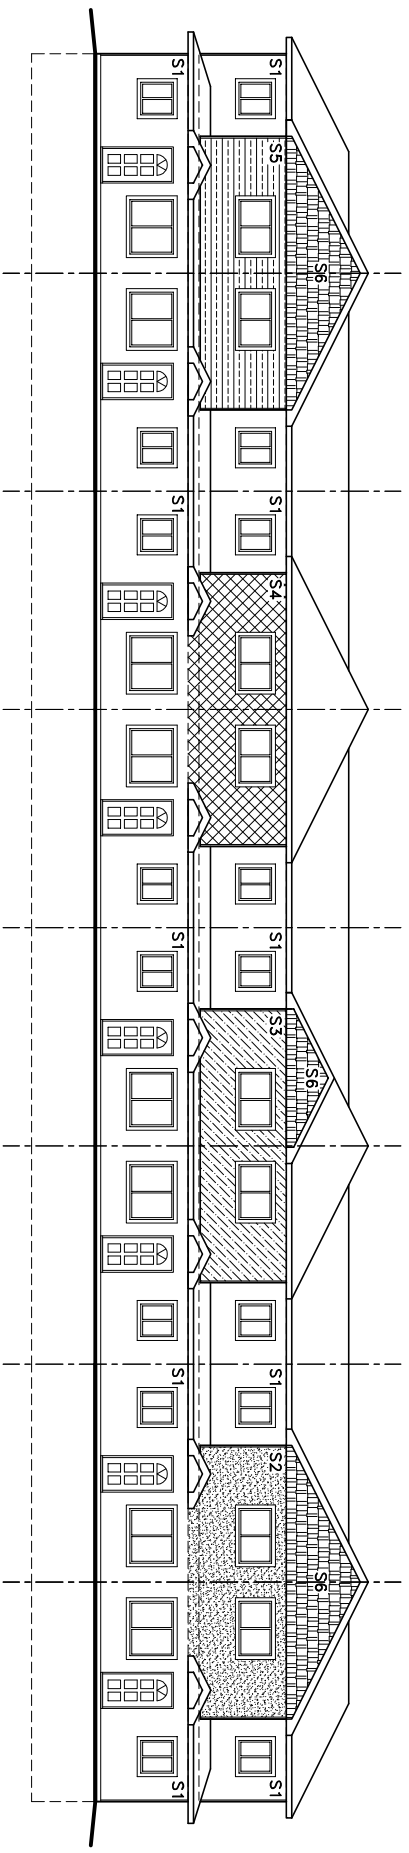

FRONT

REAR

EVERY TWO UNITS OF ROW HOUSING (IN GROUPS OF 2,4,6,7&8 UNITS) WILL BE DIFFERENTIATED THROUGH:

FINISH MATERIAL

- S1: VINYL SIDING - COLOR 1
 - S2: VINYL SIDING - COLOR 2
 - S3: VINYL SIDING - COLOR 3
 - S4: VINYL SIDING - COLOR 4
 - S5: VINYL SIDING - COLOR 5
 - S6: CEDAR SHAKE LOOK VINYL SIDING - COLOR 6
- STONE LOOK ACCENTS ON GARAGE & COLUMNS

ROOF LINE

- 1. FULL GABLE
 - 2. HALF GABLE
 - 3. HIP
- ASPHALT SHINGLES