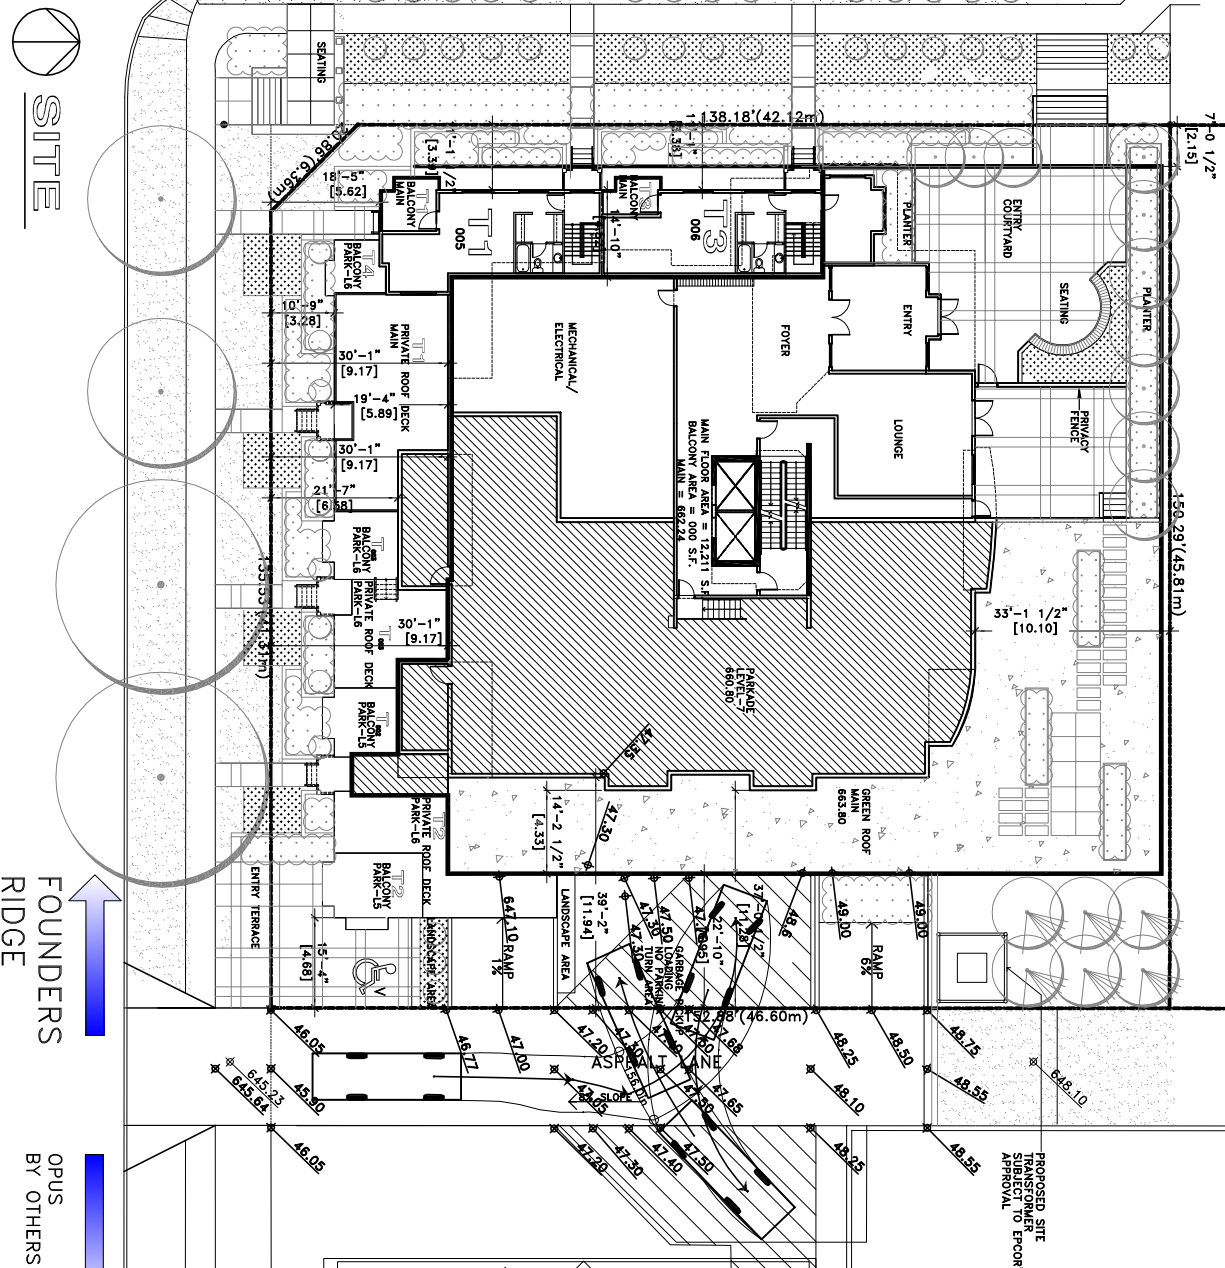

EXISTING TREED PARK  
NATURAL VEGETATION

**ADDRESS**  
9803 105 ST  
EDMONTON  
ALBERTA

**LEGAL**  
LOT: 31, 32, 33, PART OF 34  
BLOCK: NB  
PLAN: NB

**SITE AREA**  
AREA : 22,875 S.F. = 0.525 ACRE = .212 ha

**(MAX.) UNIT COUNT** = 151 + 2 flex units

**APARTMENTS** = 151  
**TOWNHOUSES** = 6

**TOTAL = 157**

**MAX. HEIGHT** max. total 159 units

MAIN TO TOP = 66m  
TOP GEODETIC = 747.0m ( 2,450 FT )  
AIRPORT OVERLAY = 2,675 FT.  
CLEARANCE 225 FT