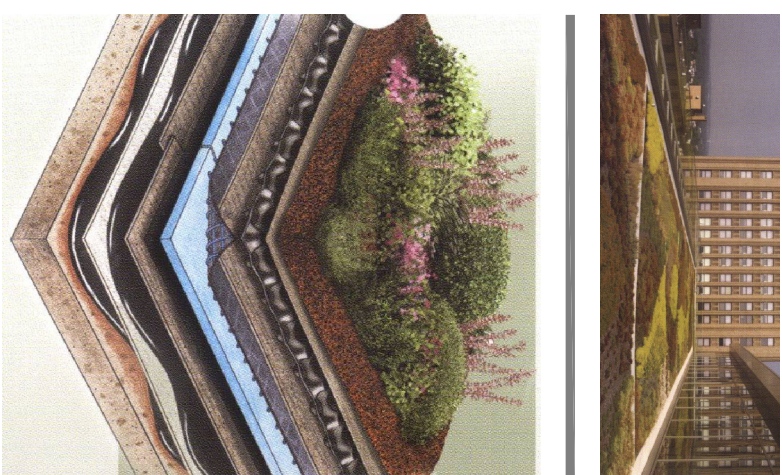

98 AVENUE

PLANT LIST

BOTANICAL NAME	COMMON NAME
DECIDUOUS TREES (not less than 6)	
Populus tremuloides 'Erecta'	Swedish Columnar Aspen
DECIDUOUS/CONIFEROUS SHRUBS (not less than 77)