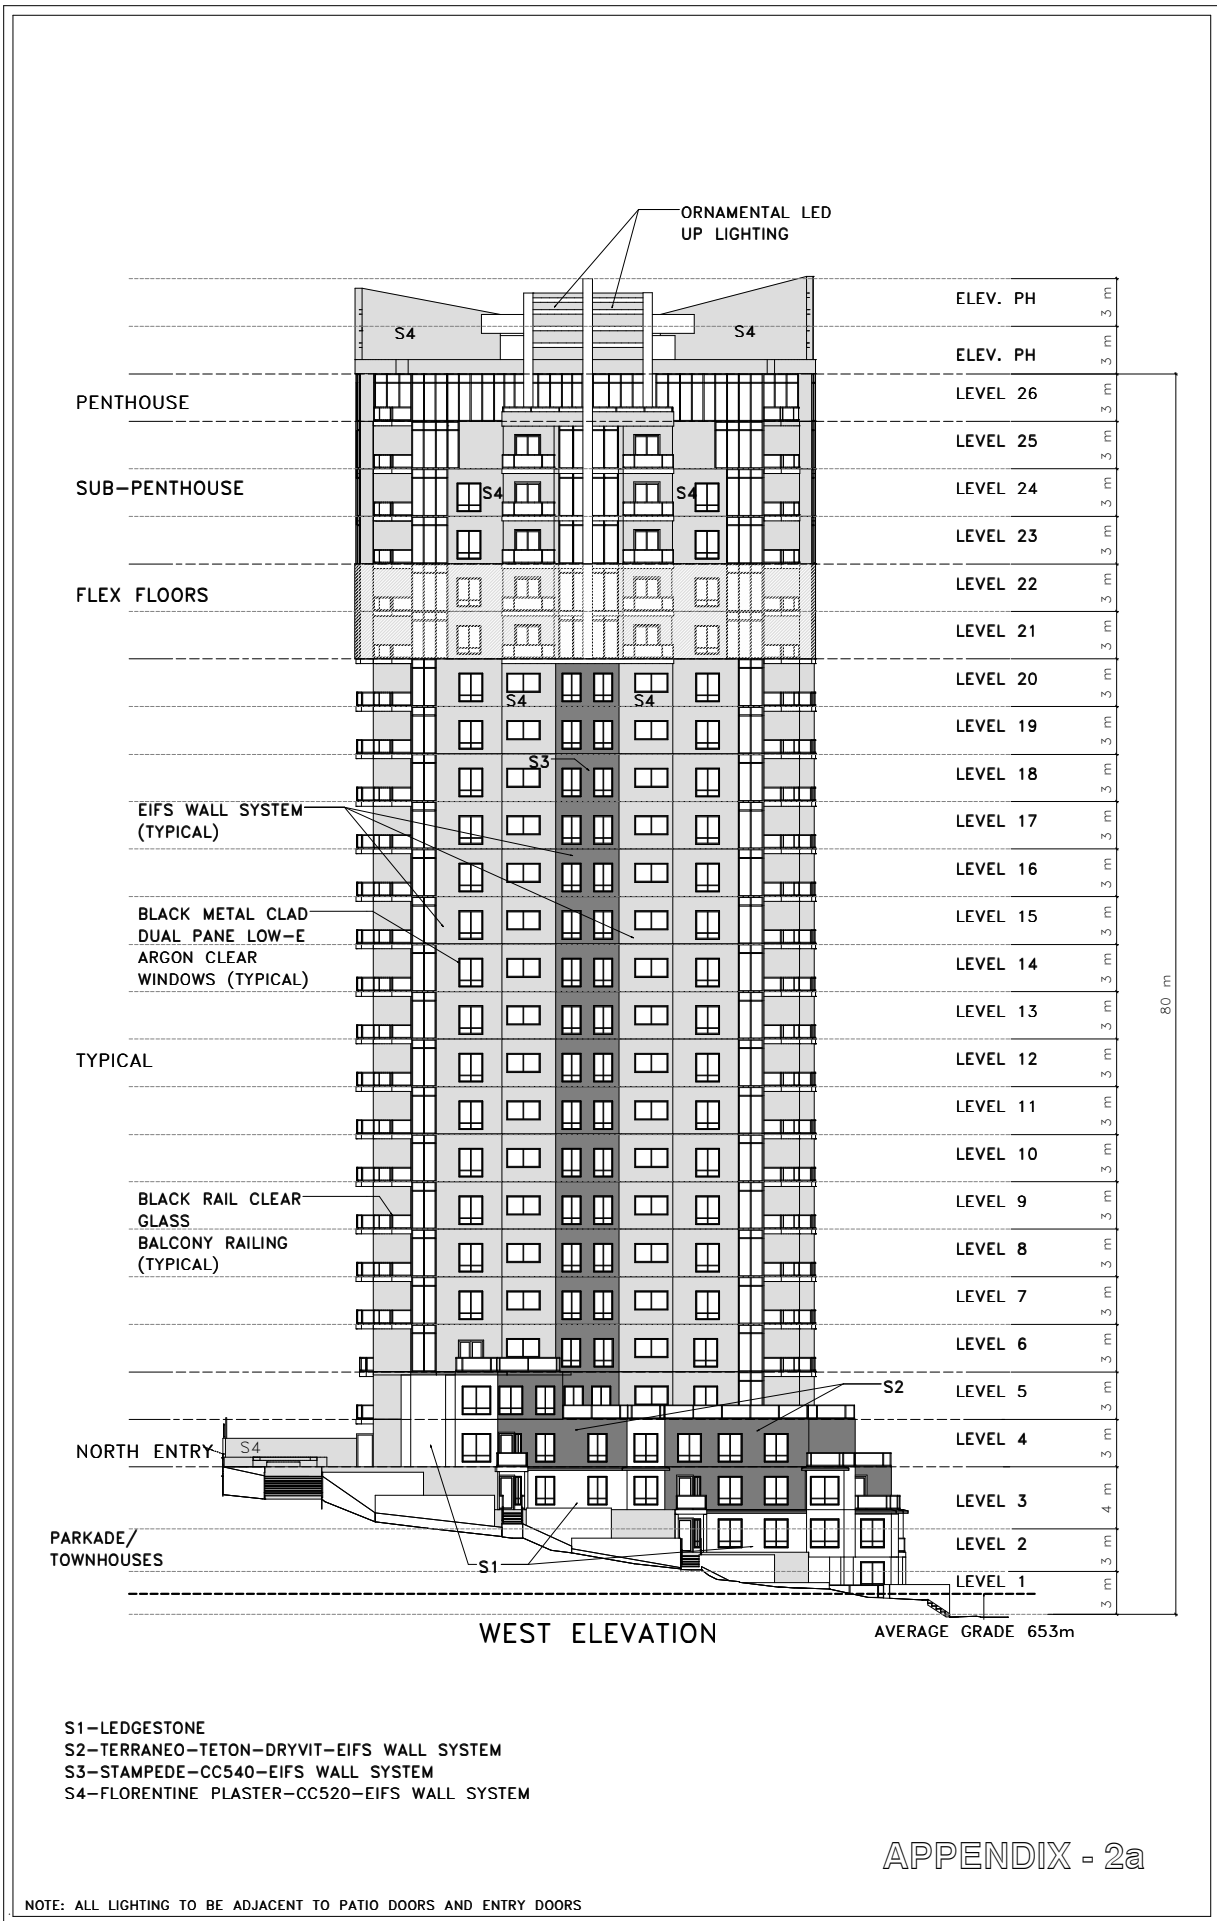

EXISTING TREED PARK  
NATURAL VEGETATION

**ADDRESS**  
9803 105 ST  
EDMONTON  
ALBERTA

**LEGAL**  
LOT: 31, 32, 33, PART OF 34  
BLOCK: NB  
PLAN: NB

**SITE AREA**  
AREA : 22,875 S.F. = 0.525 ACRE = .212 ha

**(MAX.) UNIT COUNT** = 151 + 2 flex units

**APARTMENTS** = 151  
**TOWNHOUSES** = 6

**TOTAL = 157**

**MAX. HEIGHT** max. total 159 units

MAIN TO TOP = 66m  
TOP GEODETIC = 747.0m ( 2,450 FT )  
AIRPORT OVERLAY = 2,675 FT.  
CLEARANCE 225 FT

FOUNDERS  
RIDGE

OPUS  
BY OTHERS

APPENDIX 1b

**FOUNDERS RIDGE  
TOWER SETBACK PLAN**

**98 AVENUE**

**FOUNDERS  
RIDGE**

**OPUS  
BY OTHERS**

**105 STREET**