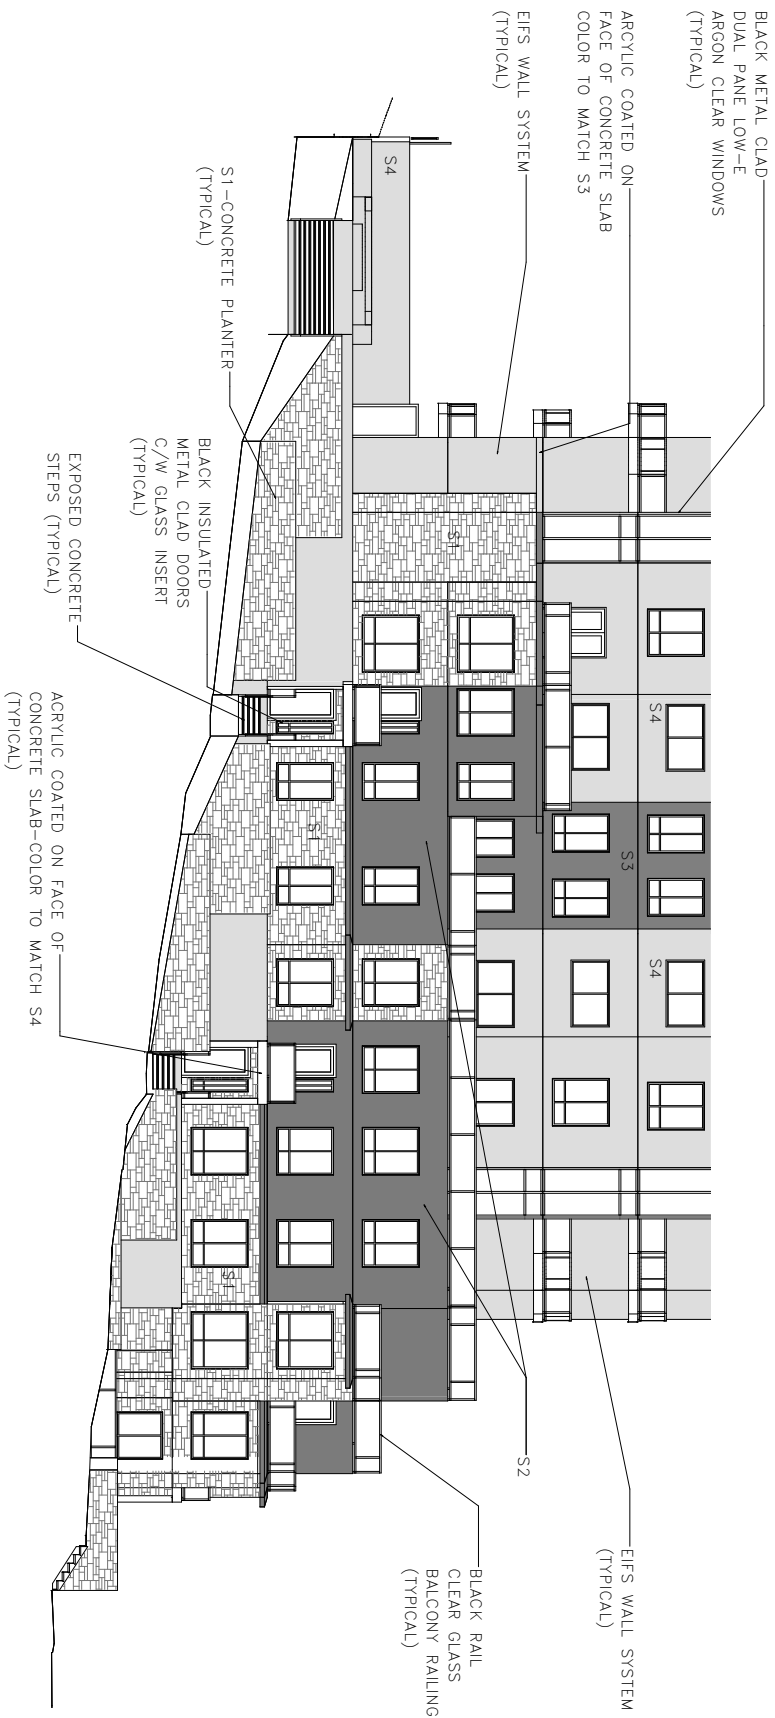

EXISTING TREED PARK  
NATURAL VEGETATION

**ADDRESS**  
9803 105 ST  
EDMONTON  
ALBERTA

**LEGAL**  
LOT: 31, 32, 33, PART OF 34  
BLOCK: NB  
PLAN: NB

**SITE AREA**  
AREA : 22,875 S.F. = 0.525 ACRE = .212 ha

FUTURE CONSTRUCTION  
OPUS TOWER

**SITE**

FOUNDERS  
RIDGE

OPUS  
BY OTHERS

APPENDIX 1a

105 STREET

FOUNDERS RIDGE  
PODIUM SETBACK PLAN

98 AVENUE

FOUNDERS  
RIDGE

OPUS  
BY OTHERS

APPENDIX 1b

**FOUNDERS RIDGE  
TOWER SETBACK PLAN**

**98 AVENUE**

**FOUNDERS  
RIDGE**

**OPUS  
BY OTHERS**

**105 STREET**