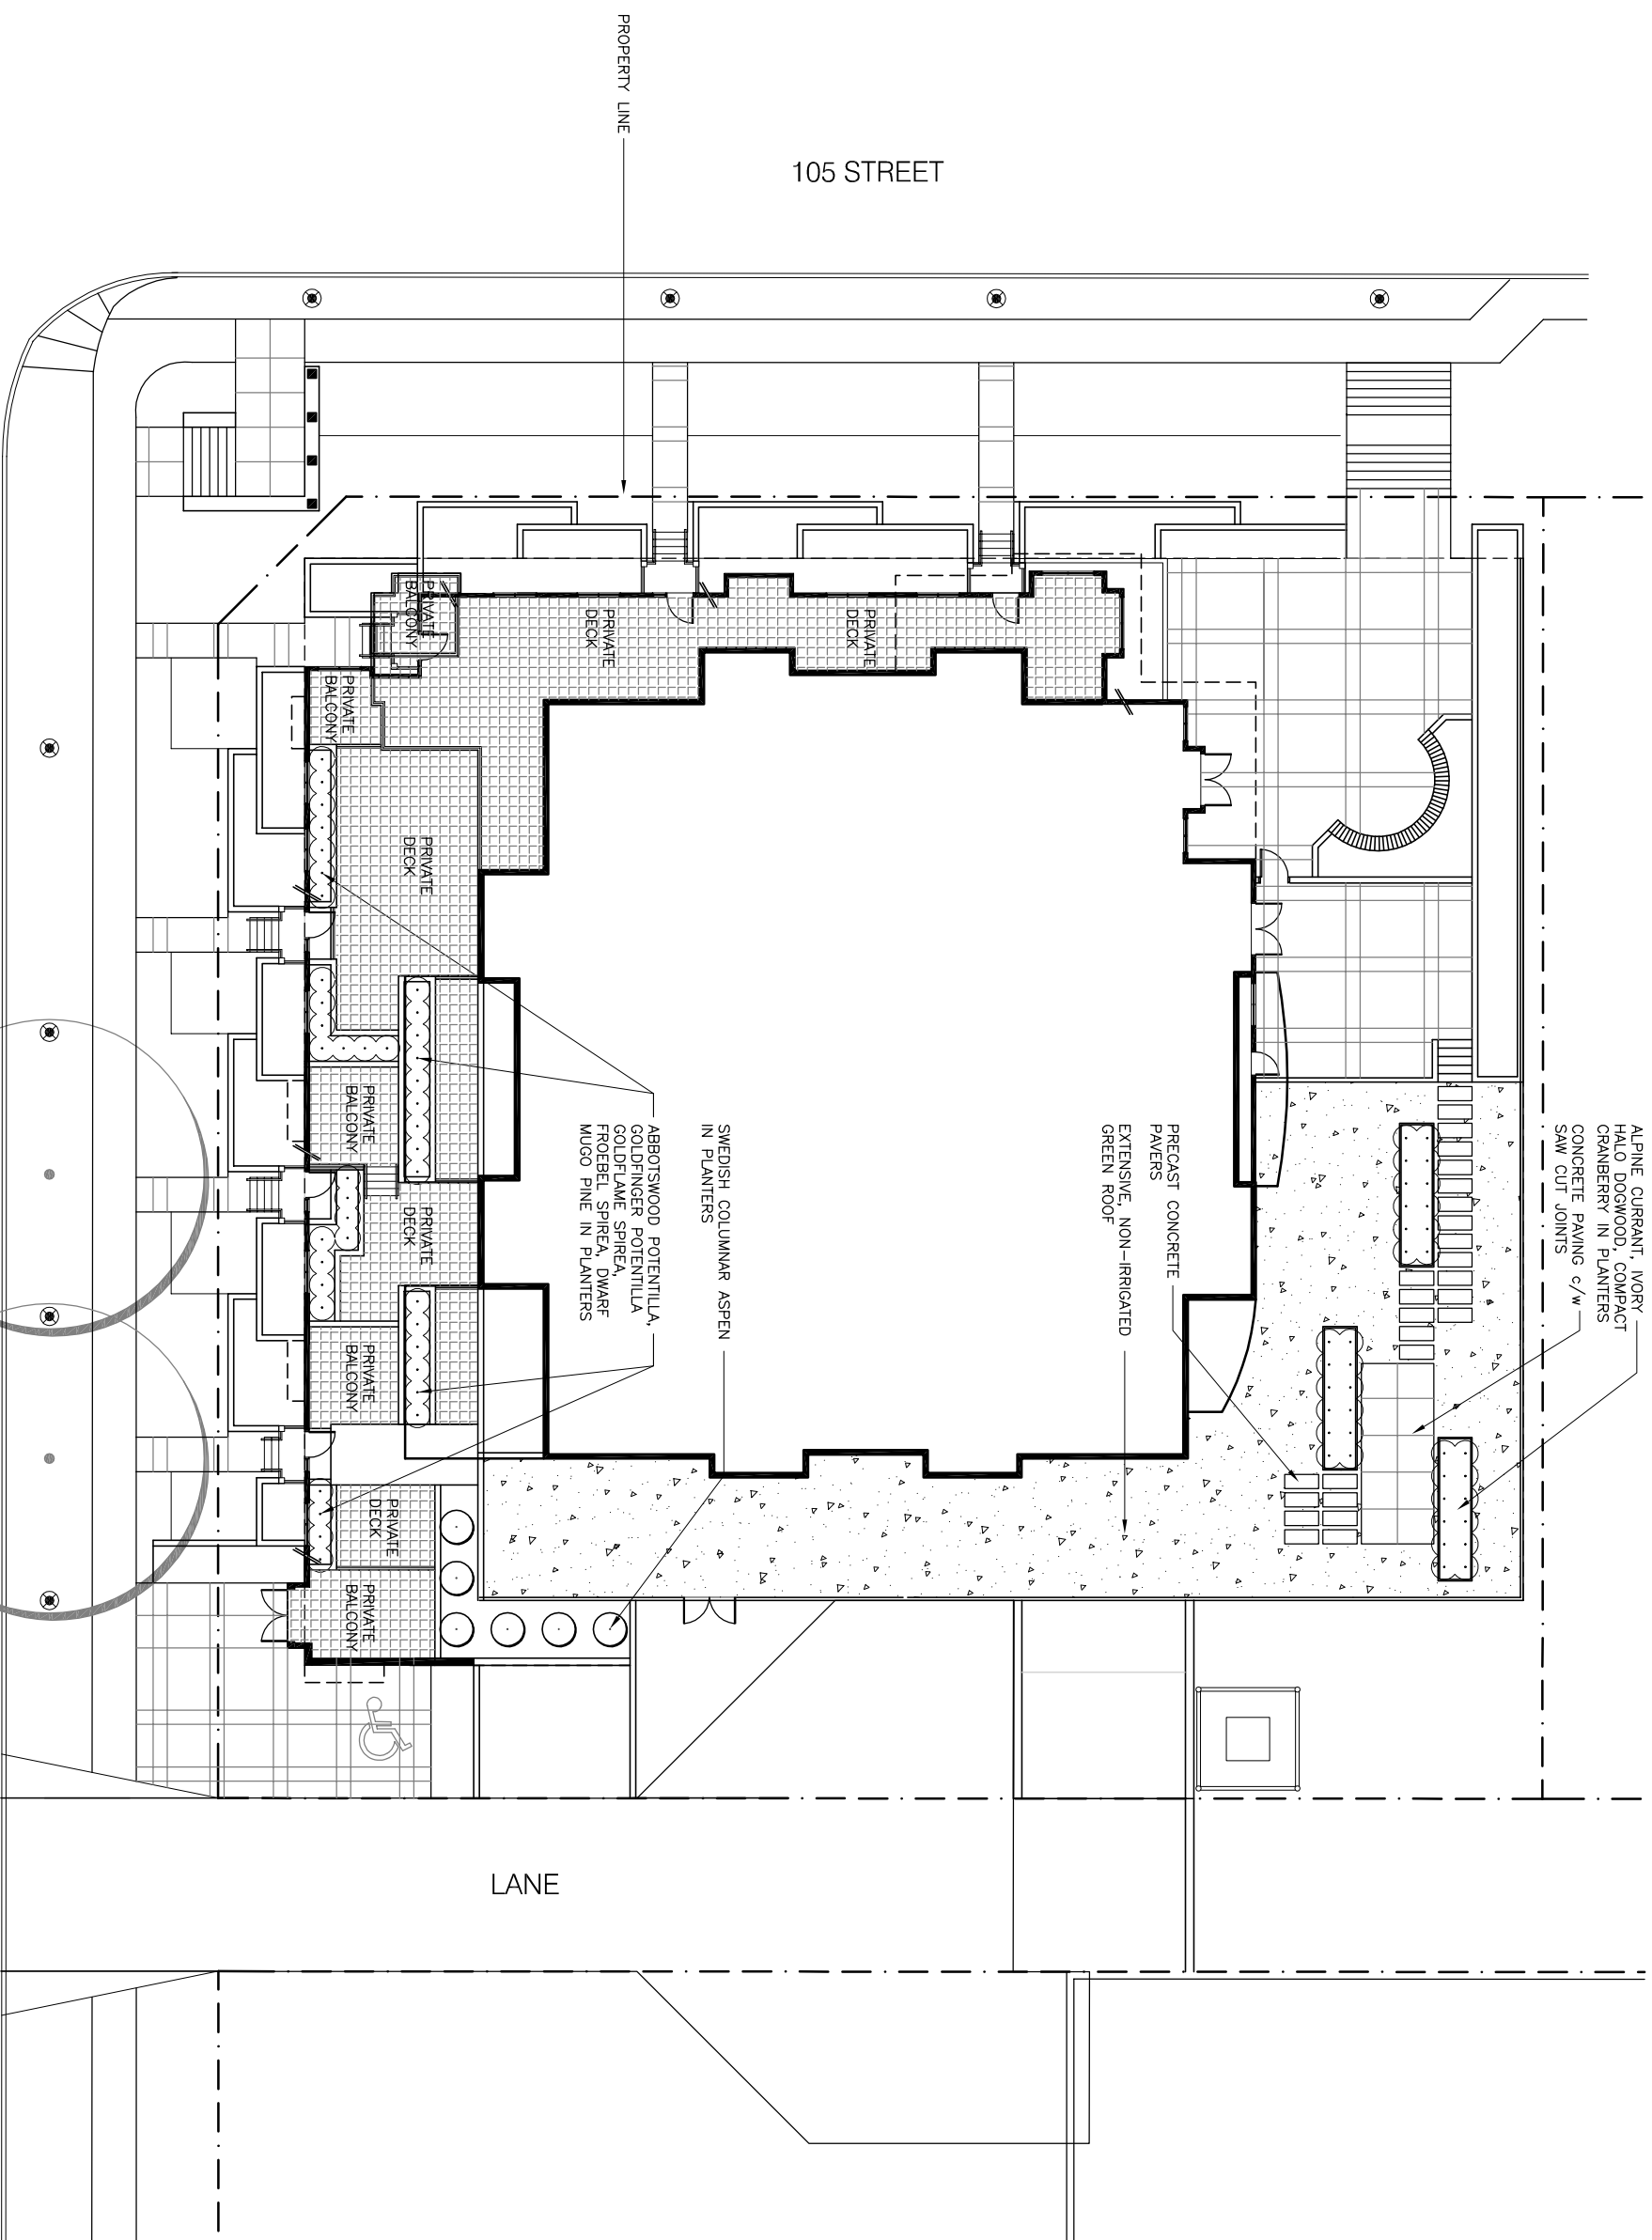

98 AVENUE

PLANT LIST

BOTANICAL NAME	COMMON NAME
DECIDUOUS TREES (not less than 6)	
Populus tremuloides 'Erecta'	Swedish Columnar Aspen
DECIDUOUS/CONIFEROUS SHRUBS (not less than 77)