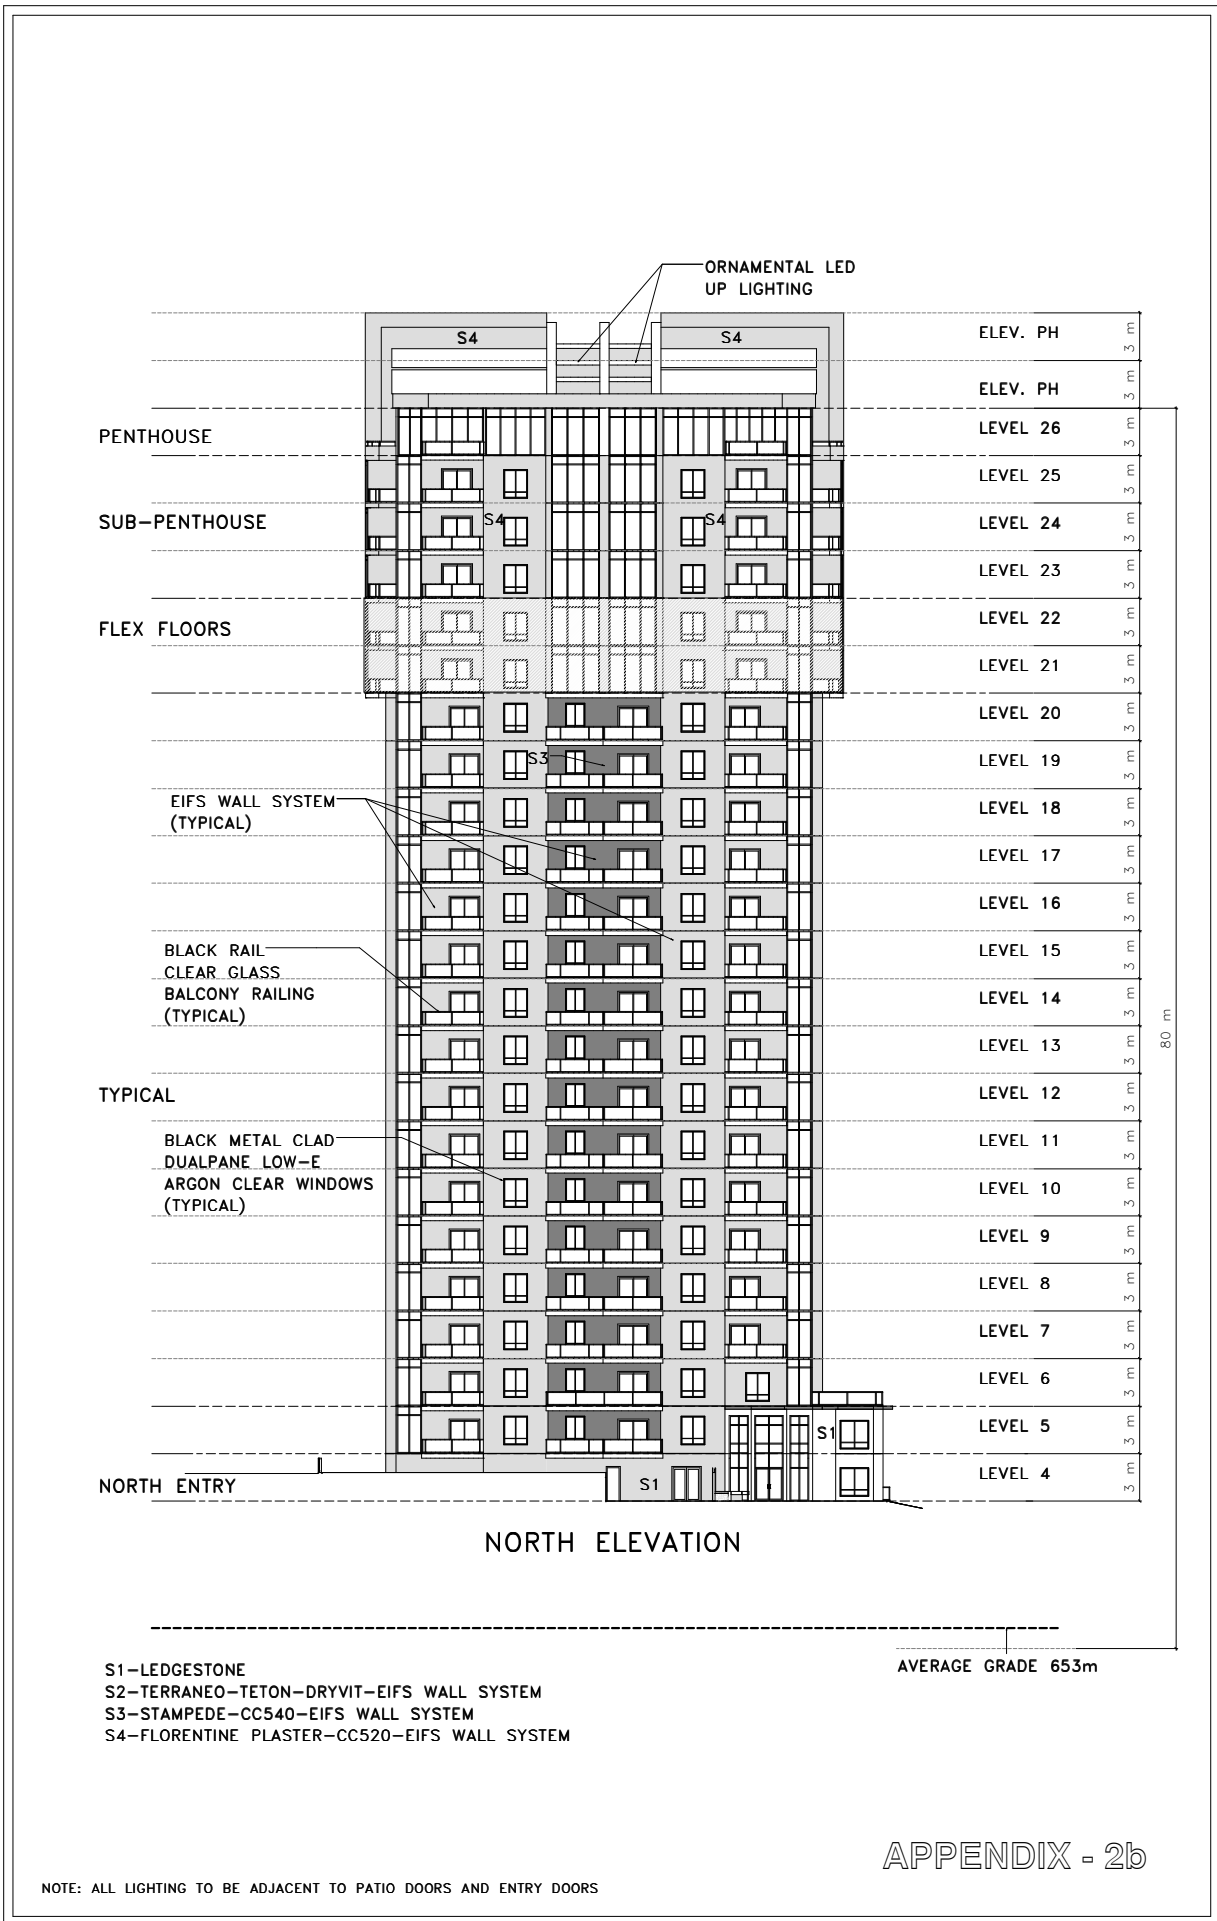

EXISTING TREED PARK  
NATURAL VEGETATION

**ADDRESS**  
9803 105 ST  
EDMONTON  
ALBERTA

**LEGAL**  
LOT: 31, 32, 33, PART OF 34  
BLOCK: NB  
PLAN: NB

**SITE AREA**  
AREA : 22,875 S.F. = 0.525 ACRE = .212 ha

**(MAX.) UNIT COUNT** = 151 + 2 flex units

**APARTMENTS** = 151  
**TOWNHOUSES** = 6

**TOTAL = 157**

**MAX. HEIGHT** max. total 159 units

MAIN TO TOP = 66m  
TOP GEODETIC = 747.0m ( 2,450 FT )  
AIRPORT OVERLAY = 2,675 FT.  
CLEARANCE 225 FT

FOUNDERS  
RIDGE

OPUS  
BY OTHERS

APPENDIX 1b

**FOUNDERS RIDGE  
TOWER SETBACK PLAN**

**98 AVENUE**

**FOUNDERS  
RIDGE**

**OPUS  
BY OTHERS**

**105 STREET**