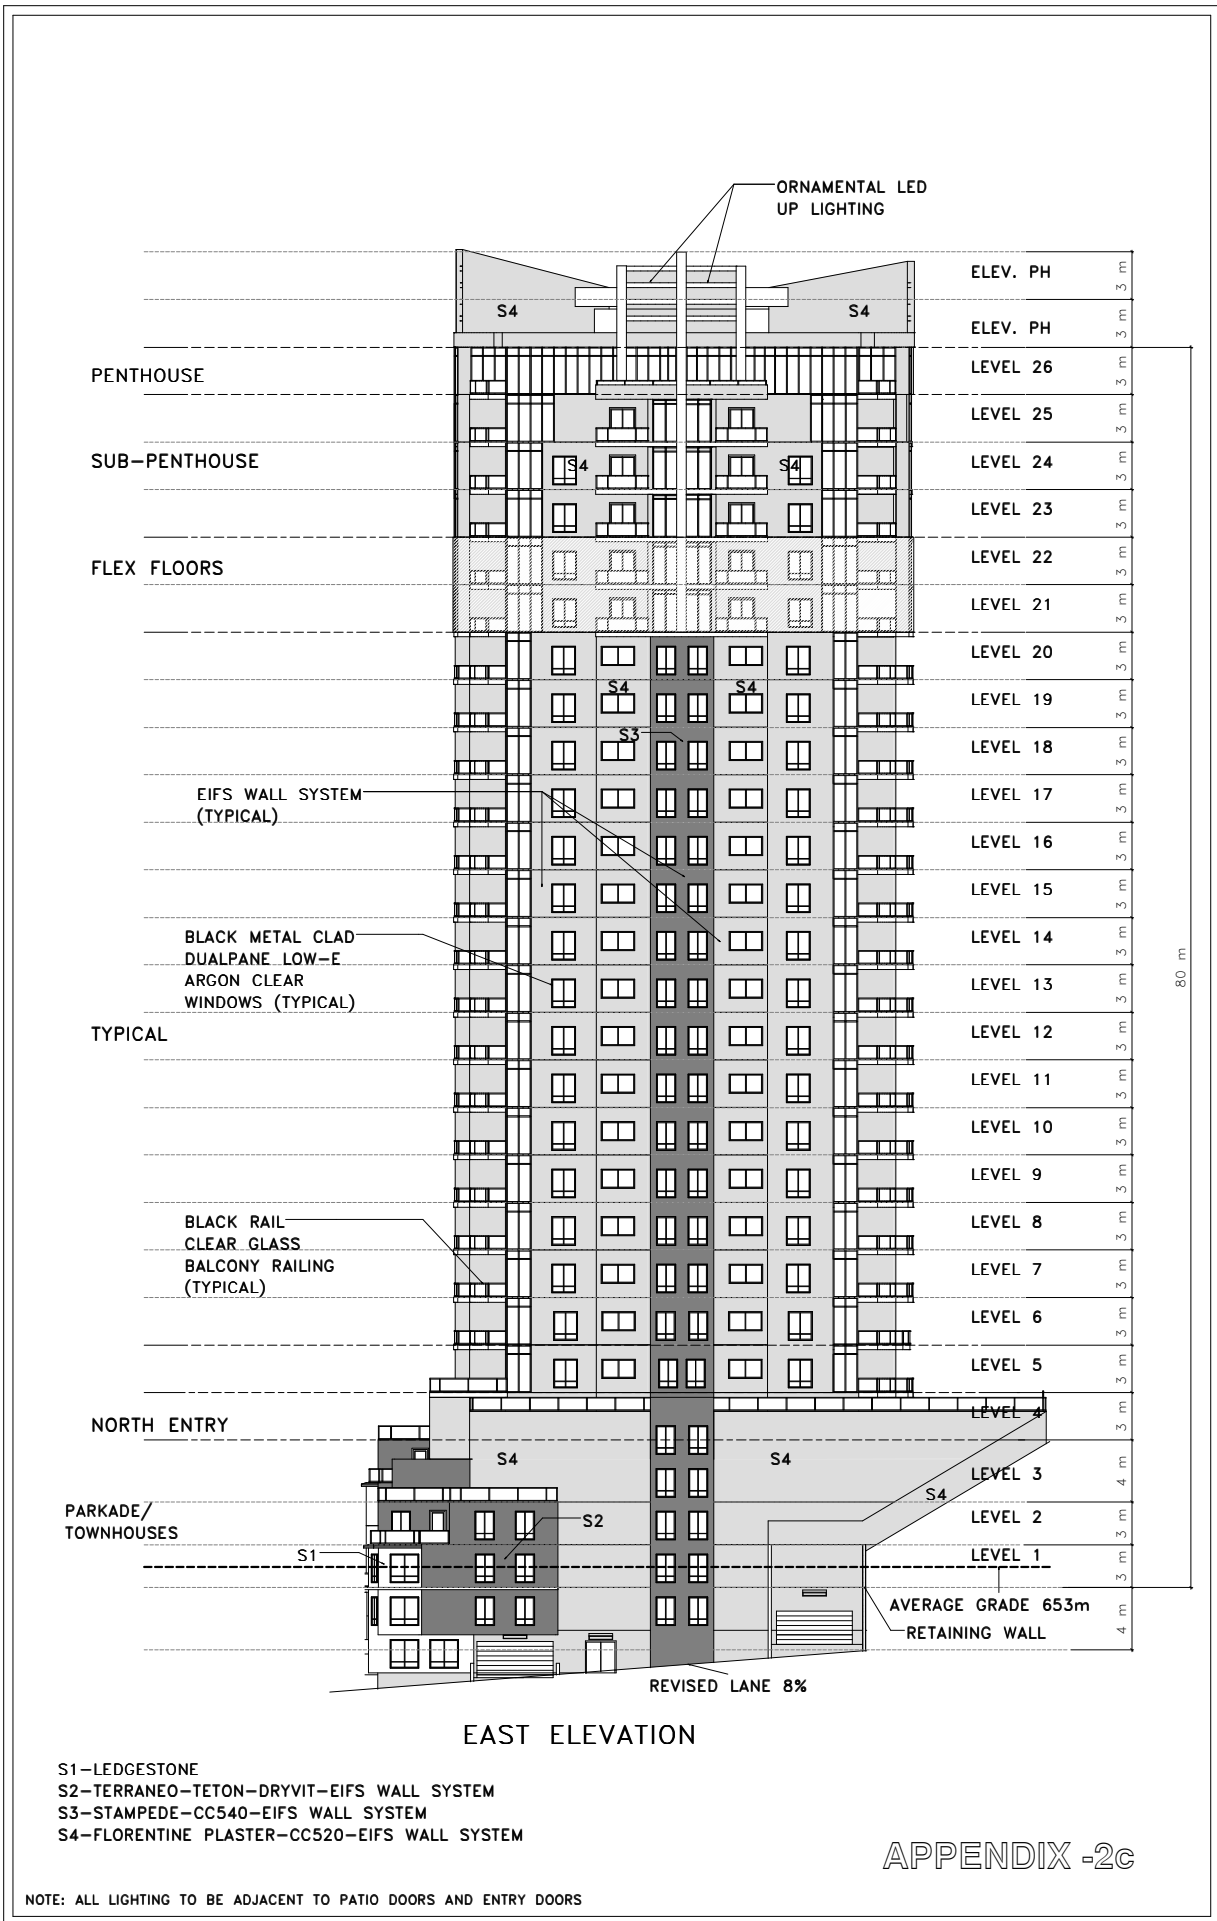

EXISTING TREED PARK  
NATURAL VEGETATION

**ADDRESS**  
9803 105 ST  
EDMONTON  
ALBERTA

**LEGAL**  
LOT: 31, 32, 33, PART OF 34  
BLOCK: NB  
PLAN: NB

**SITE AREA**  
AREA : 22,875 S.F. = 0.525 ACRE = .212 ha

**(MAX.) UNIT COUNT** = 151 + 2 flex units

**APARTMENTS** = 151  
**TOWNHOUSES** = 6

**TOTAL = 157**

**MAX. HEIGHT** max. total 159 units

MAIN TO TOP = 66m  
TOP GEODETIC = 747.0m ( 2,450 FT )  
AIRPORT OVERLAY = 2,675 FT.  
CLEARANCE 225 FT

FOUNDERS  
RIDGE

OPUS  
BY OTHERS

APPENDIX 1b

**FOUNDERS RIDGE  
TOWER SETBACK PLAN**

**98 AVENUE**

**FOUNDERS  
RIDGE**

**OPUS  
BY OTHERS**

**105 STREET**