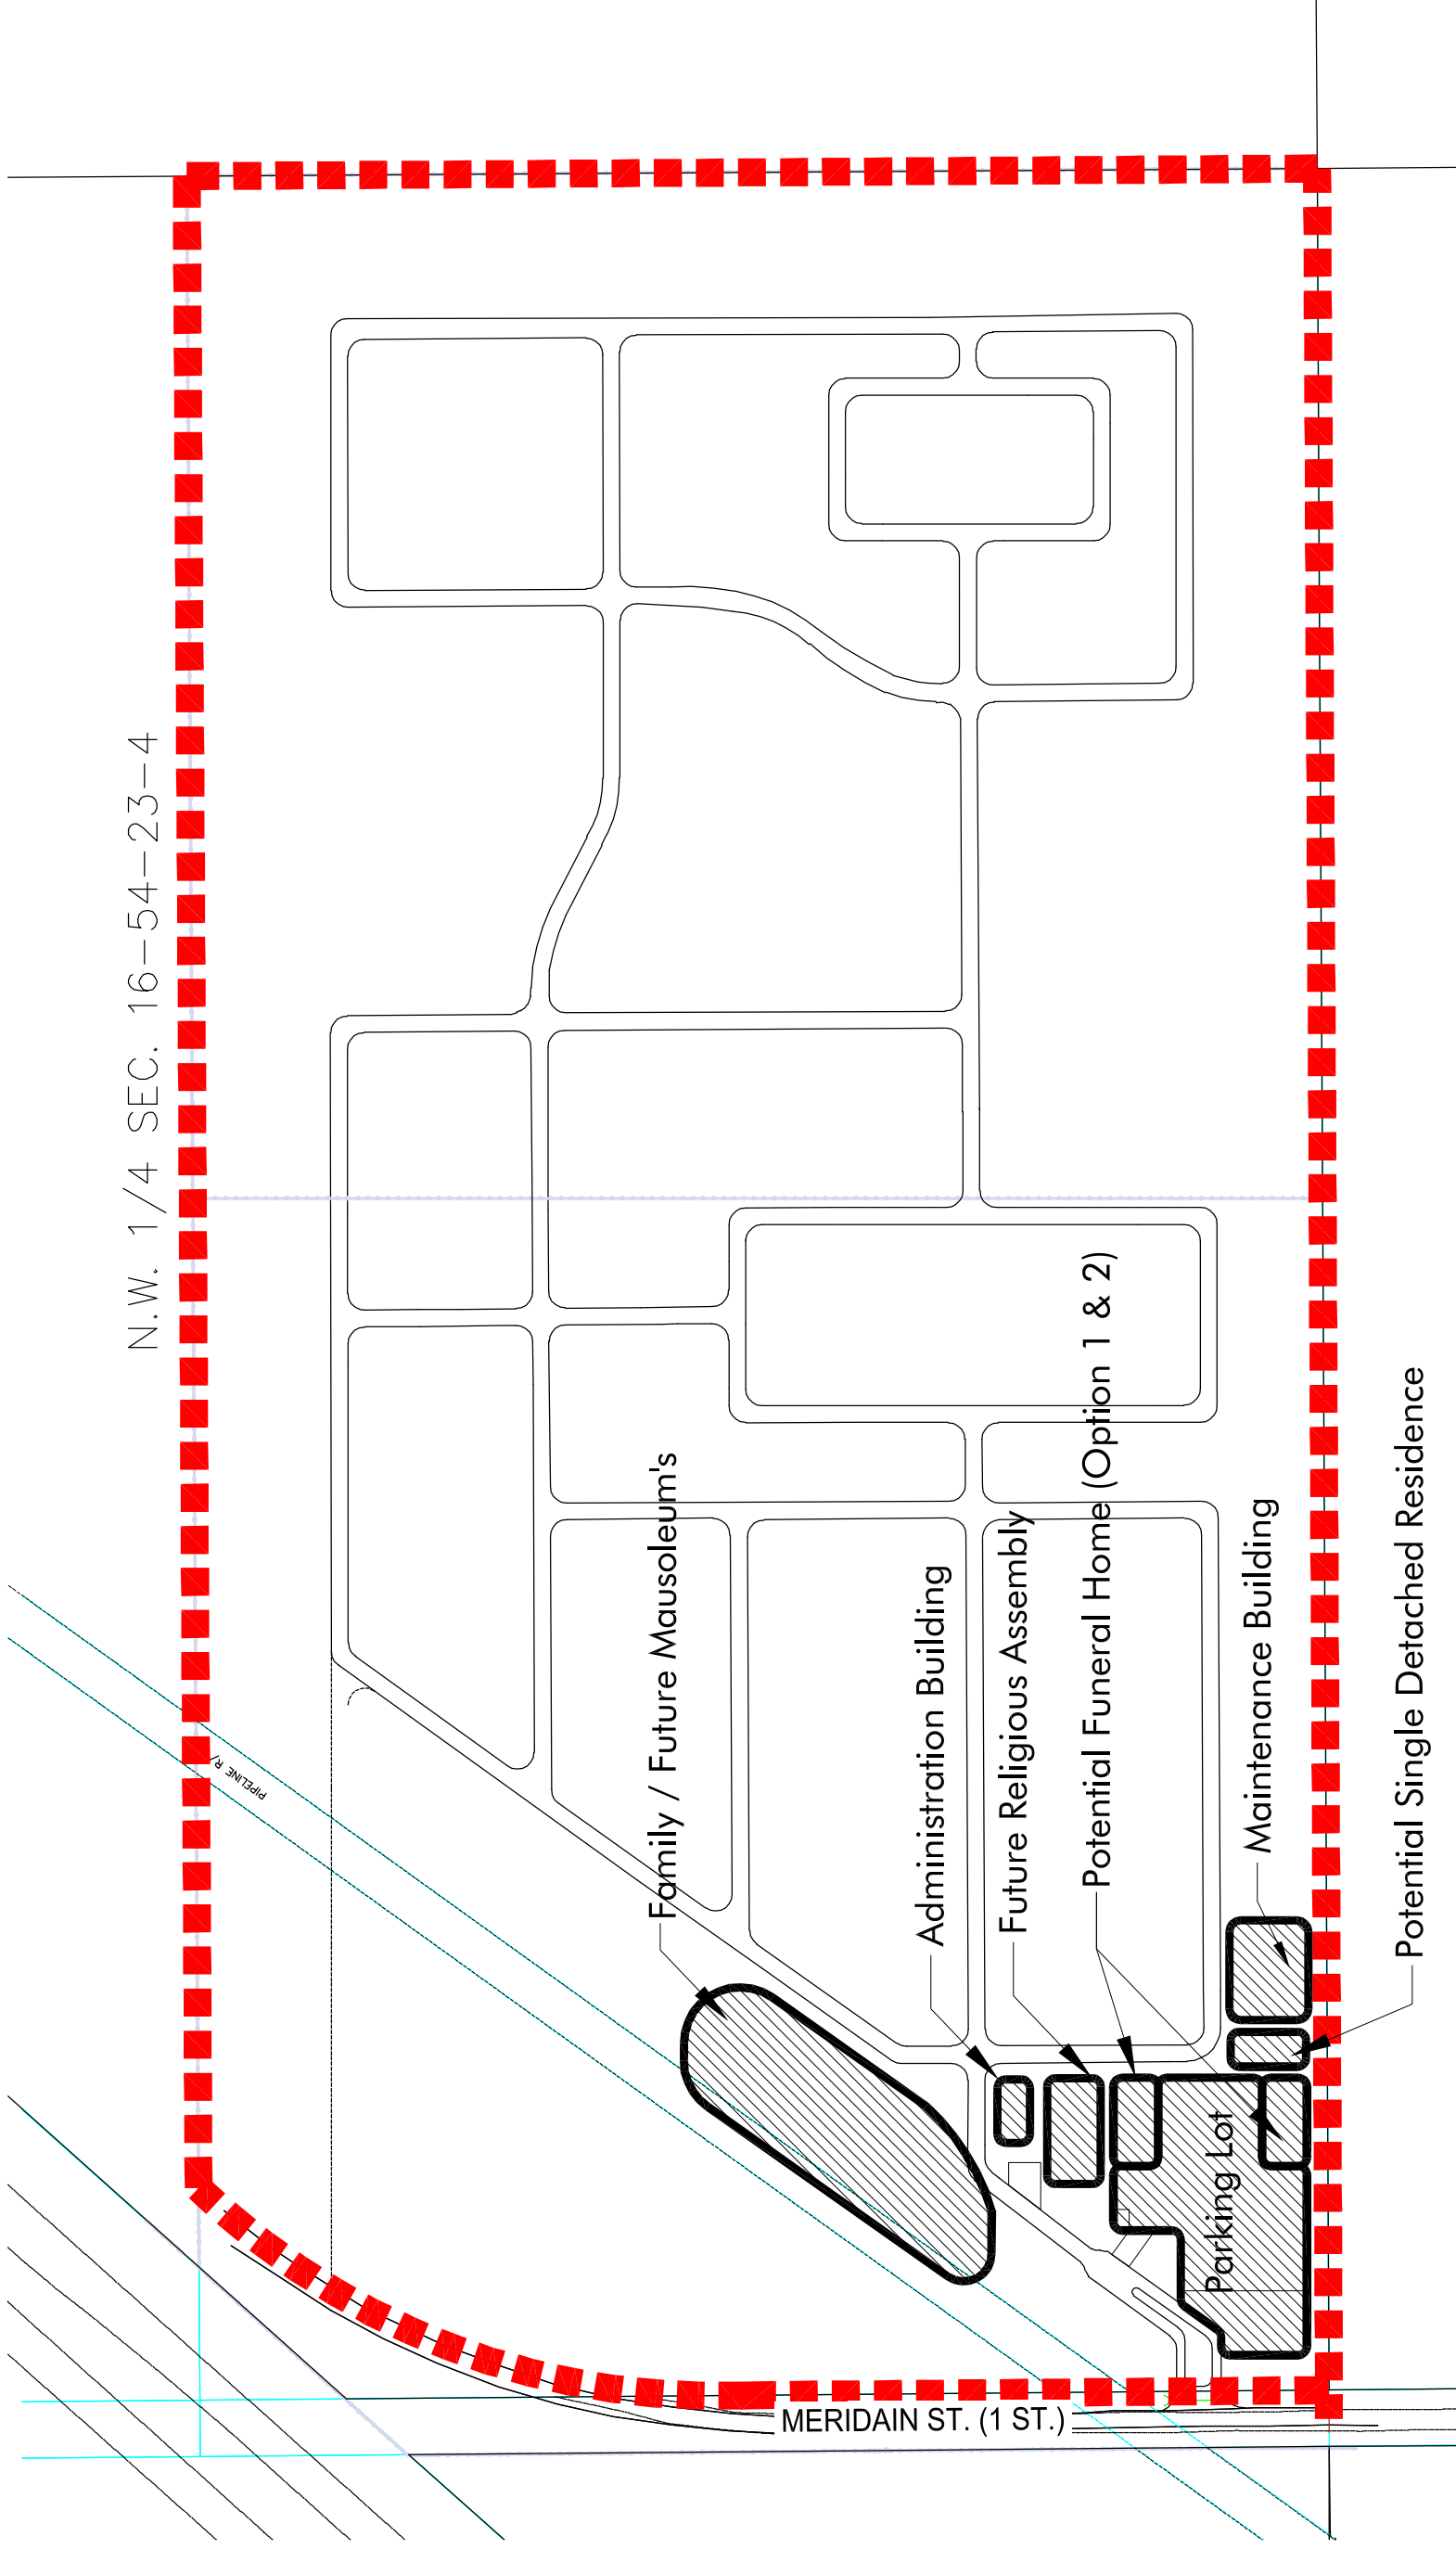

1:2500

N.W. 1/4 SEC. 16-54-23-4

St. Stephen's Cemetery Site

Site Plan

Council of Ukrainian Orthodox Churches of Edmonton

Stantec