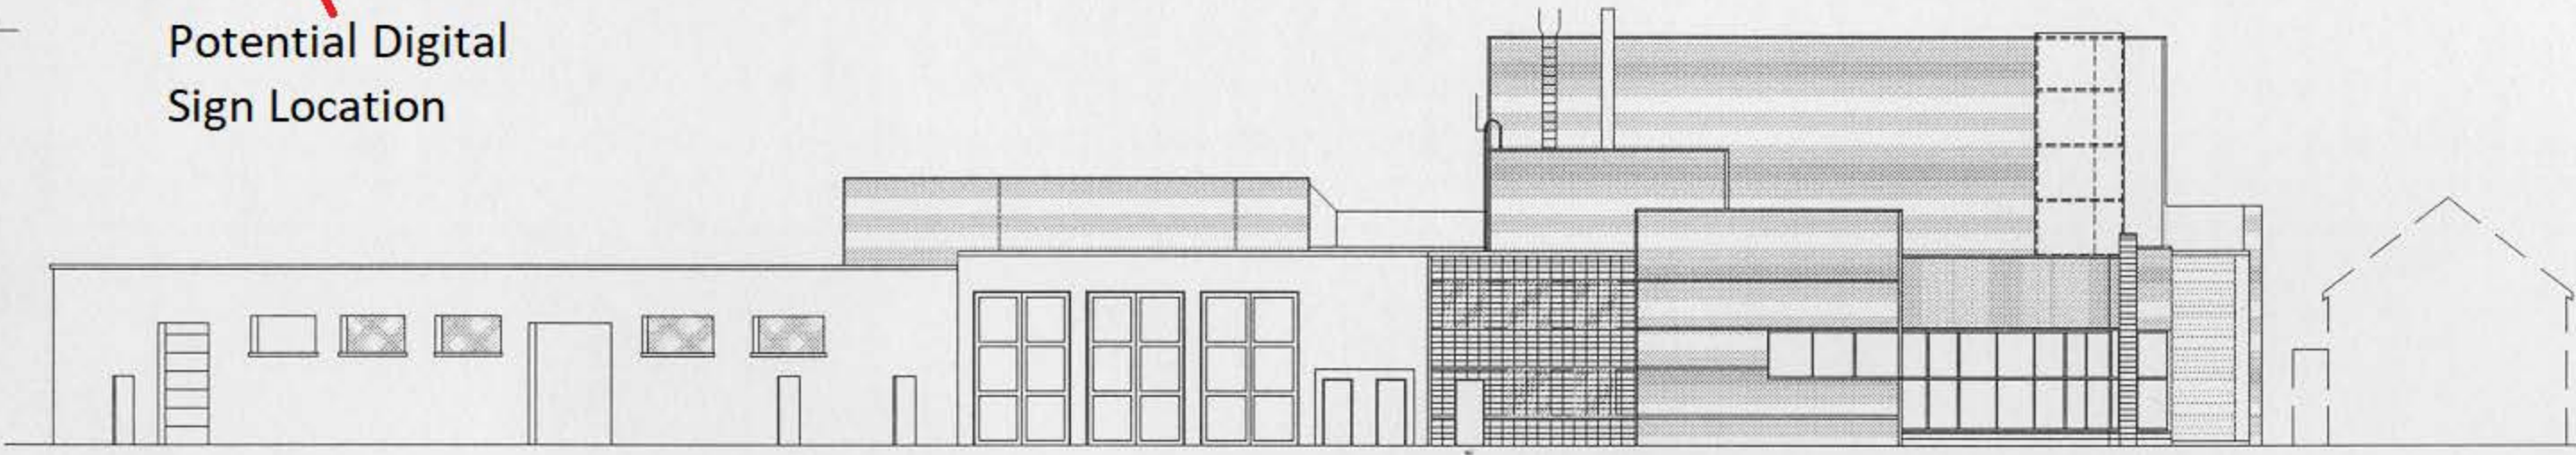

8/8

Potential Digital Sign Location

1 WEST ELEVATION
A4.01 SCALE: 1 = 100mm

2 NORTH ELEVATION
A4.01 SCALE: 1 = 100mm

3 EAST ELEVATION
A4.01 SCALE: 1 = 100mm

5 NORTH EAST ELEVATION
A4.01 SCALE: 1 = 100mm

4 SOUTH ELEVATION
A4.01 SCALE: 1 = 100mm