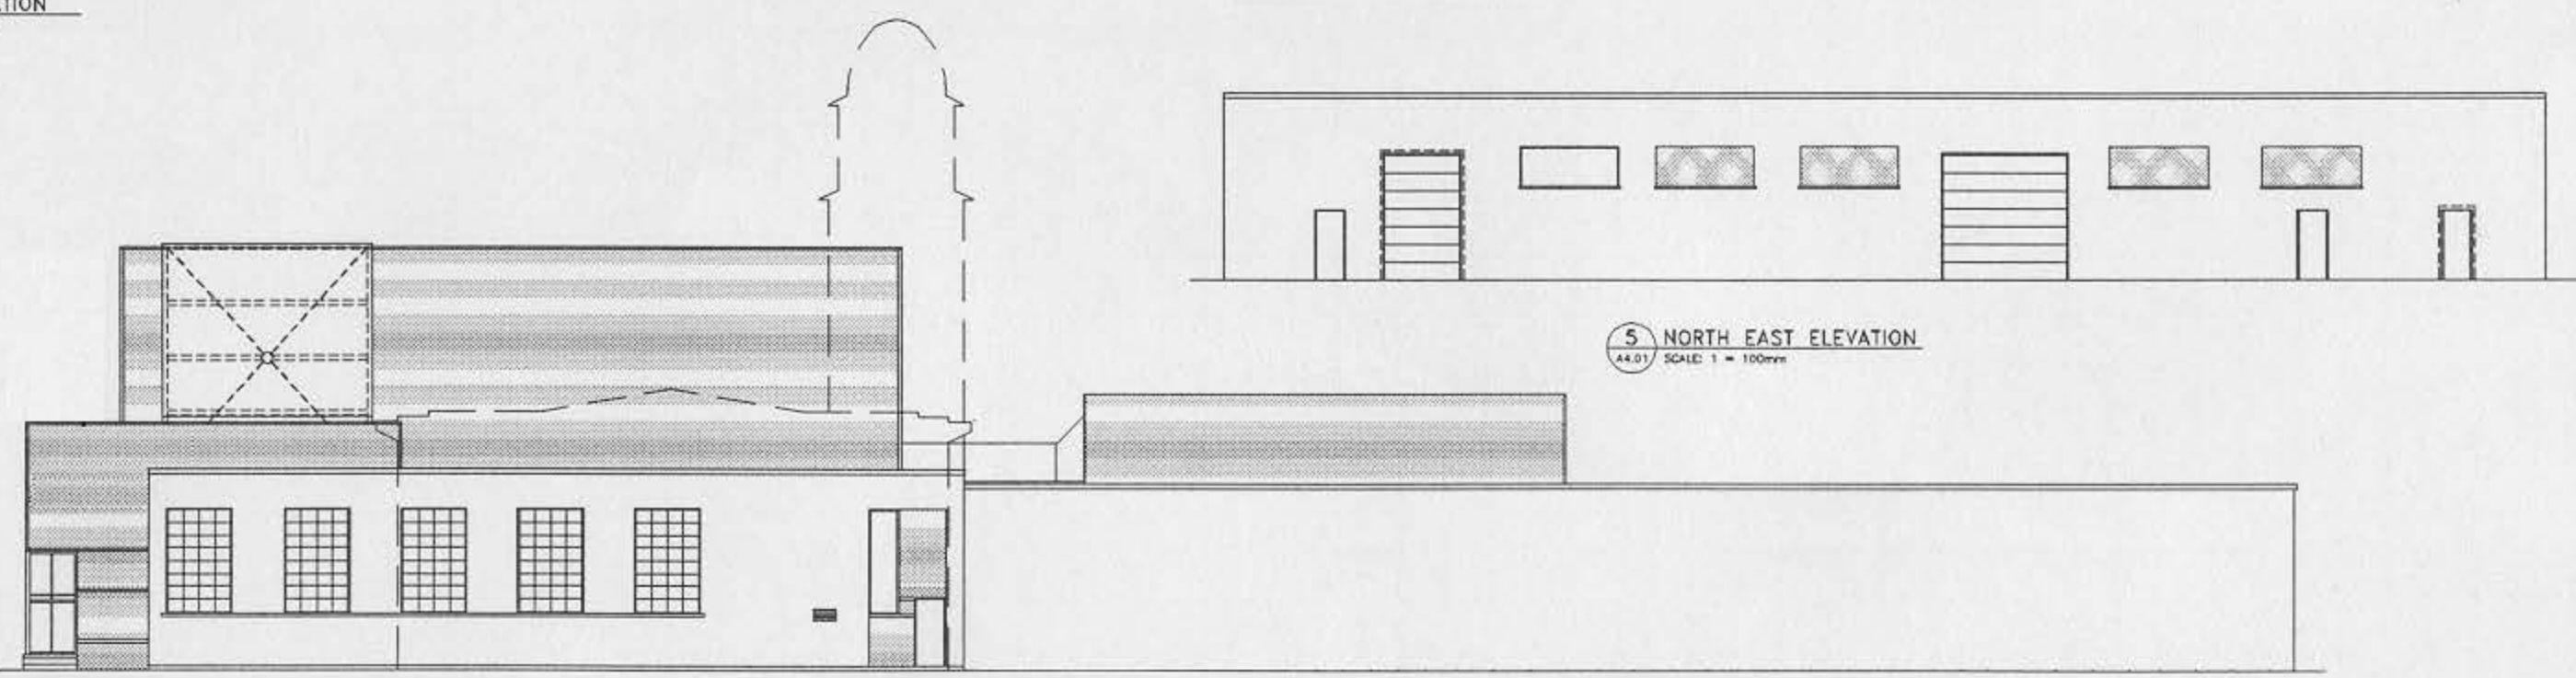

8/8

Potential Digital Sign Location

1 WEST ELEVATION
A4.01 SCALE: 1 = 100mm

2 NORTH ELEVATION
A4.01 SCALE: 1 = 100mm

3 EAST ELEVATION
A4.01 SCALE: 1 = 100mm

5 NORTH EAST ELEVATION
A4.01 SCALE: 1 = 100mm

4 SOUTH ELEVATION
A4.01 SCALE: 1 = 100mm