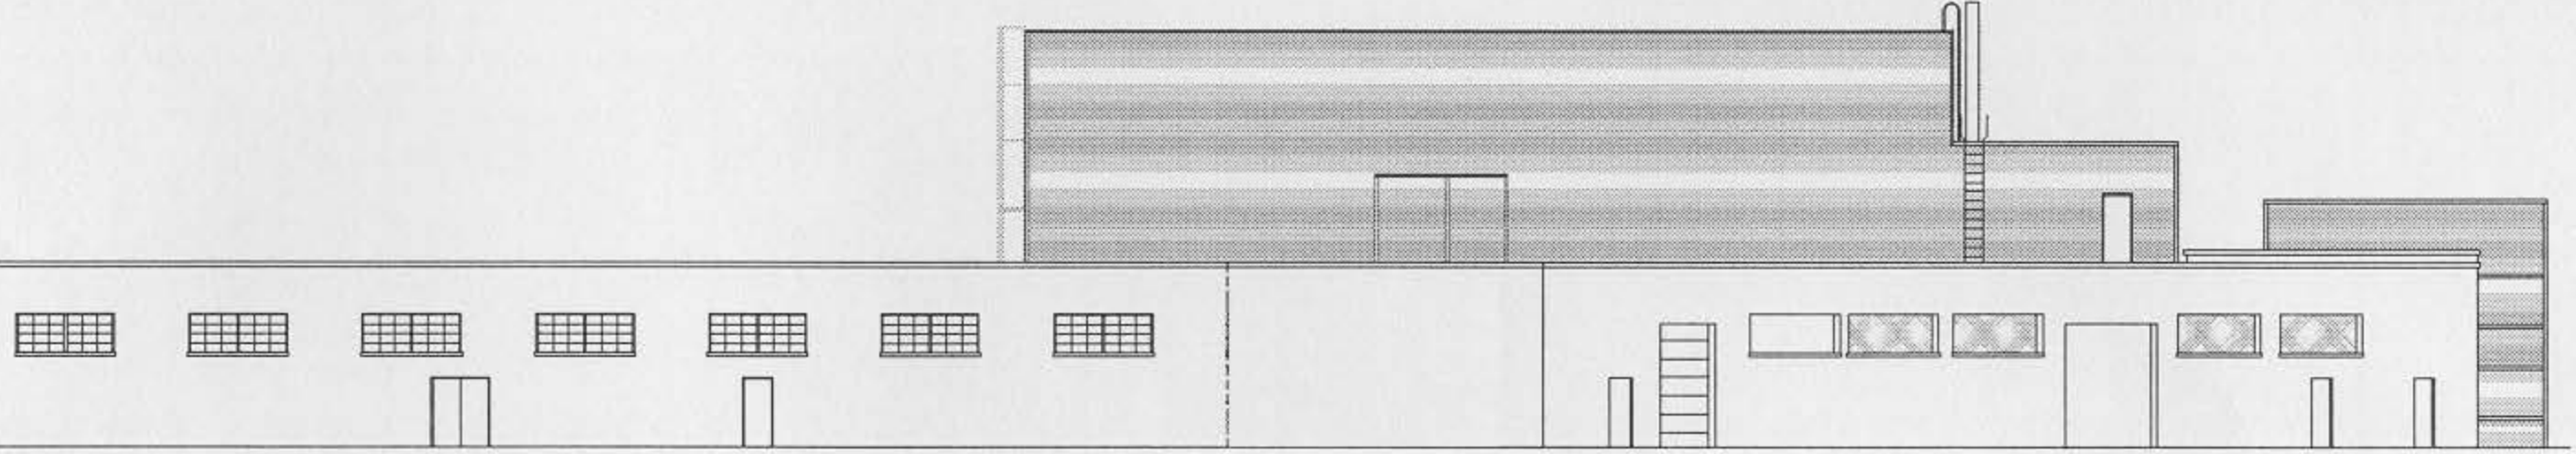

8/8

Potential Digital Sign Location

1 WEST ELEVATION
A4.01 SCALE: 1 = 100mm

2 NORTH ELEVATION
A4.01 SCALE: 1 = 100mm

3 EAST ELEVATION
A4.01 SCALE: 1 = 100mm

5 NORTH EAST ELEVATION
A4.01 SCALE: 1 = 100mm

4 SOUTH ELEVATION
A4.01 SCALE: 1 = 100mm