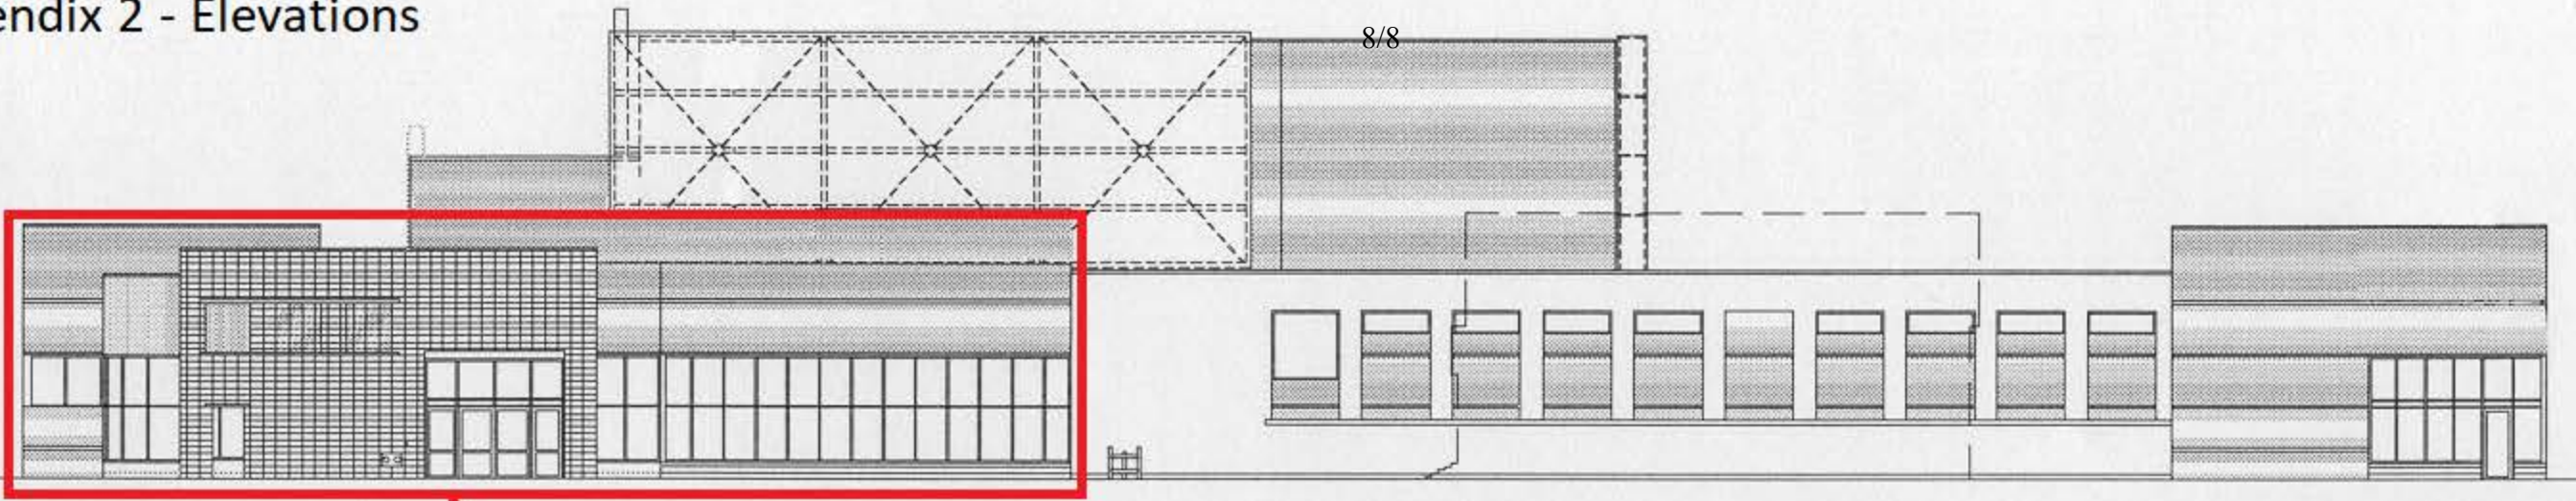

103 ST.

OLD STRATHCONA FARMERS' MARKET

WALTERDALE
THEATRE

ORANGE
HALL

KNOX
CHURCH

84 AVE.

STRATHCONA
PUBLIC
LIBRARY

Appendix 2 - Elevations

8/8

Potential Digital Sign Location

1 WEST ELEVATION
A4.01 SCALE: 1 = 100mm

2 NORTH ELEVATION
A4.01 SCALE: 1 = 100mm

3 EAST ELEVATION
A4.01 SCALE: 1 = 100mm

5 NORTH EAST ELEVATION
A4.01 SCALE: 1 = 100mm

4 SOUTH ELEVATION
A4.01 SCALE: 1 = 100mm