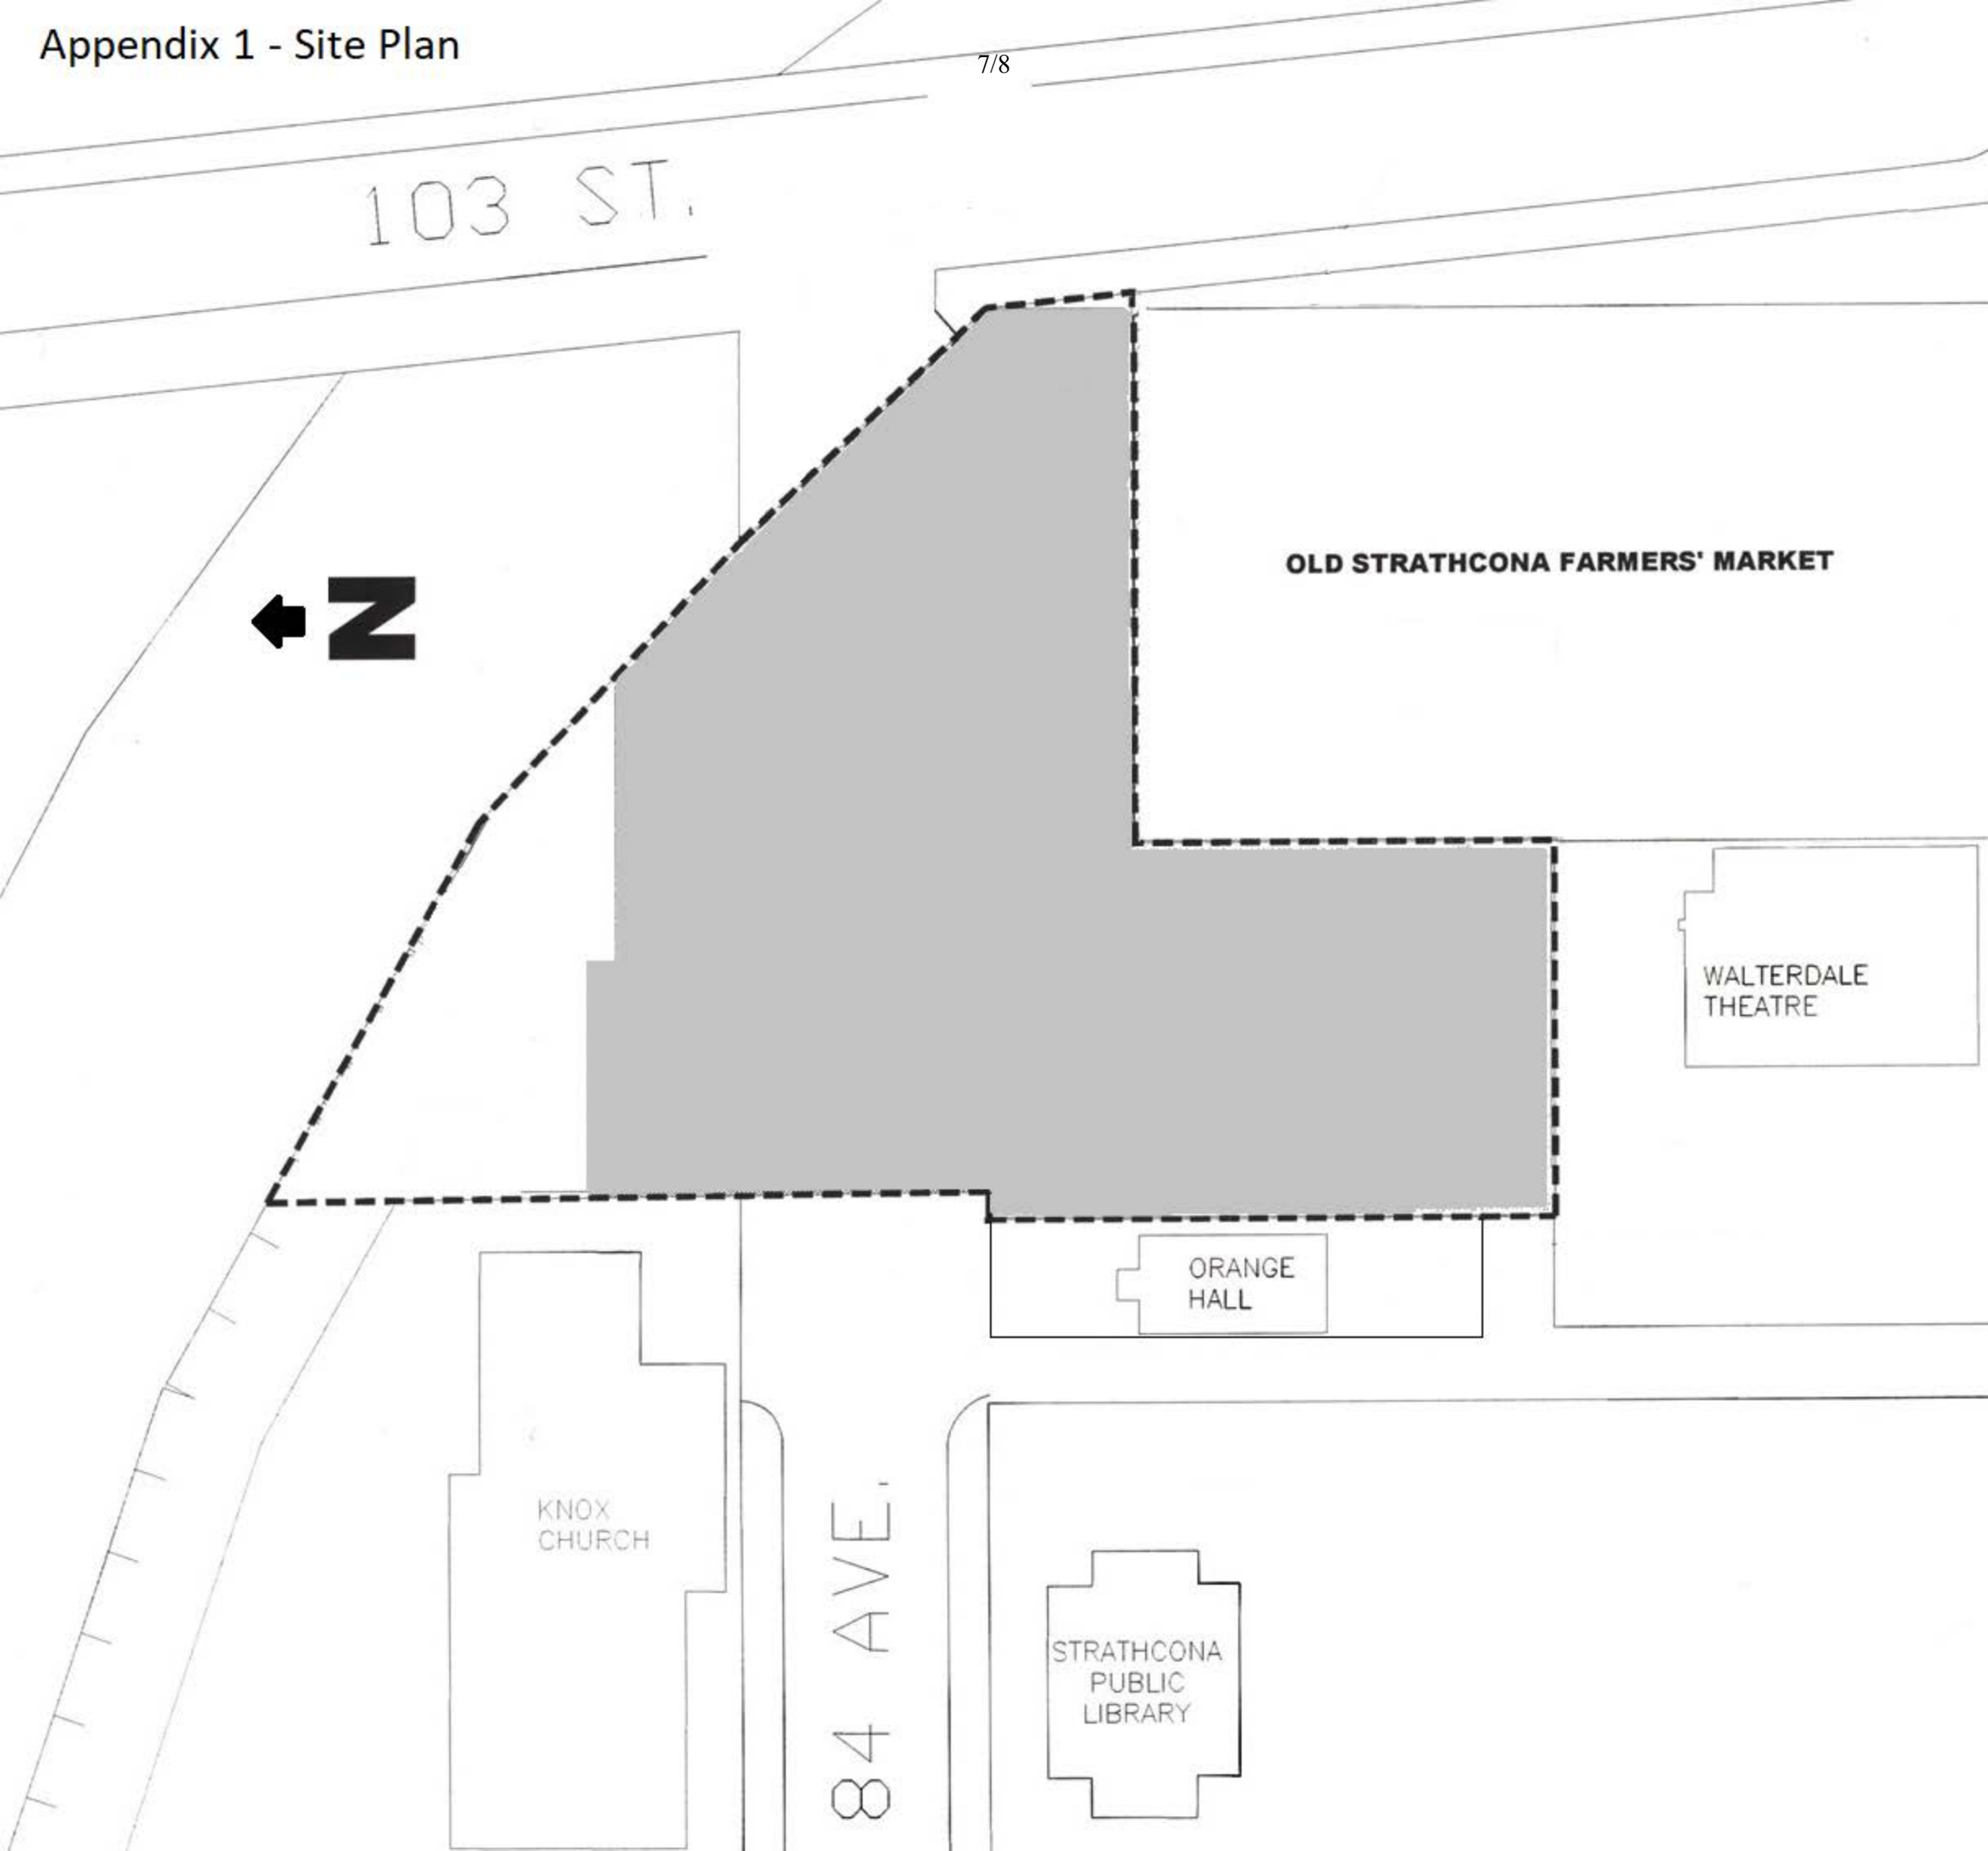

103 ST.

OLD STRATHCONA FARMERS' MARKET

WALTERDALE
THEATRE

ORANGE
HALL

KNOX
CHURCH

84 AVE.

STRATHCONA
PUBLIC
LIBRARY

Appendix 2 - Elevations

8/8

Potential Digital Sign Location

1 WEST ELEVATION
A4.01 SCALE: 1 = 100mm

2 NORTH ELEVATION
A4.01 SCALE: 1 = 100mm

3 EAST ELEVATION
A4.01 SCALE: 1 = 100mm

5 NORTH EAST ELEVATION
A4.01 SCALE: 1 = 100mm

4 SOUTH ELEVATION
A4.01 SCALE: 1 = 100mm