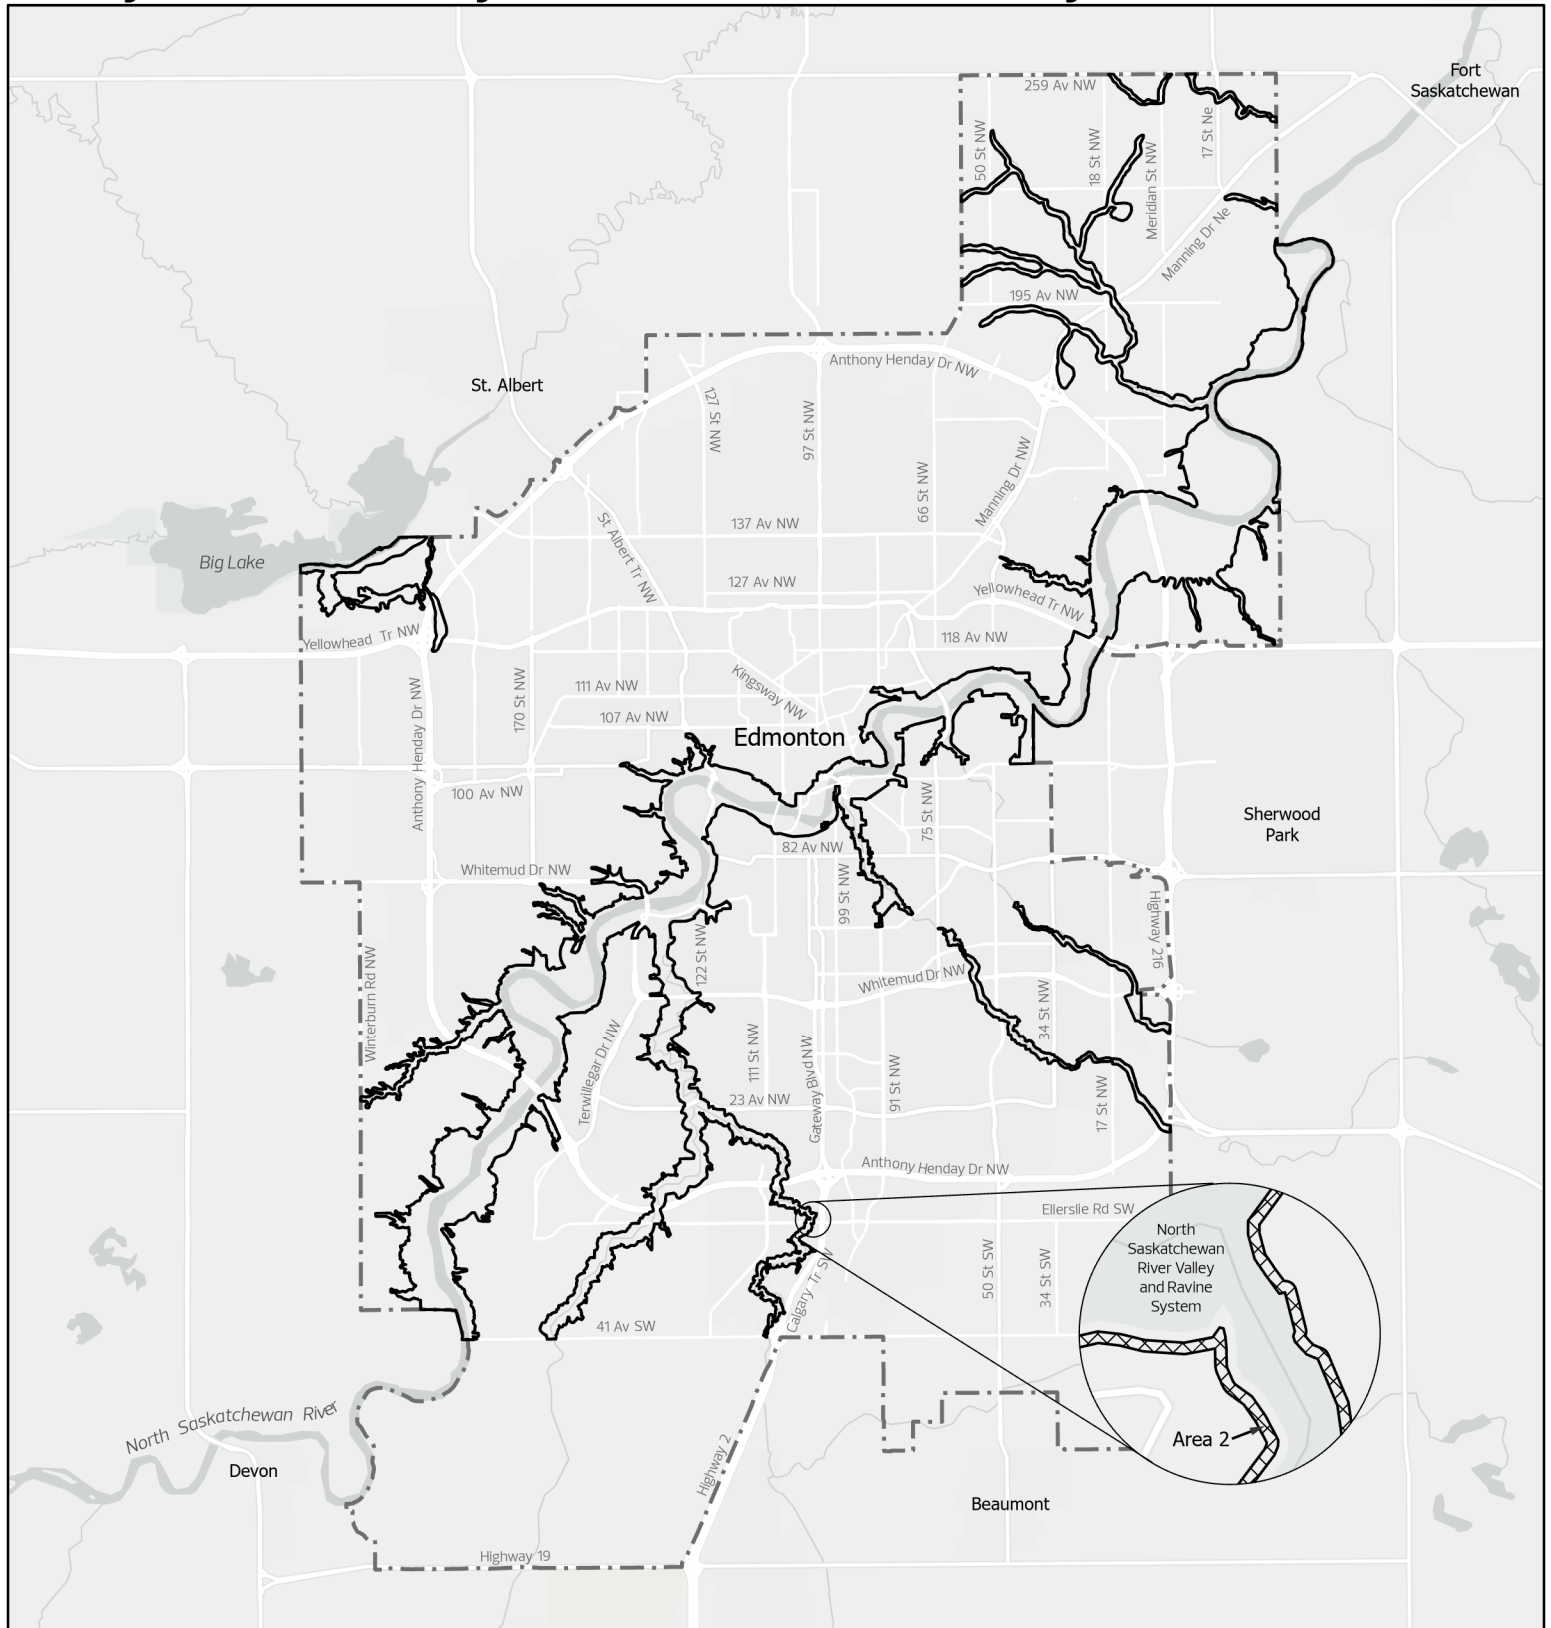

Appendix I: RVO – North Saskatchewan River Valley and Ravine System Protection Overlay

-  Area 1 – North Saskatchewan River Valley and Ravine System
-  Area 2 – All lands within 10.0m of the North Saskatchewan River Valley and Ravine System
-  City of Edmonton Boundary