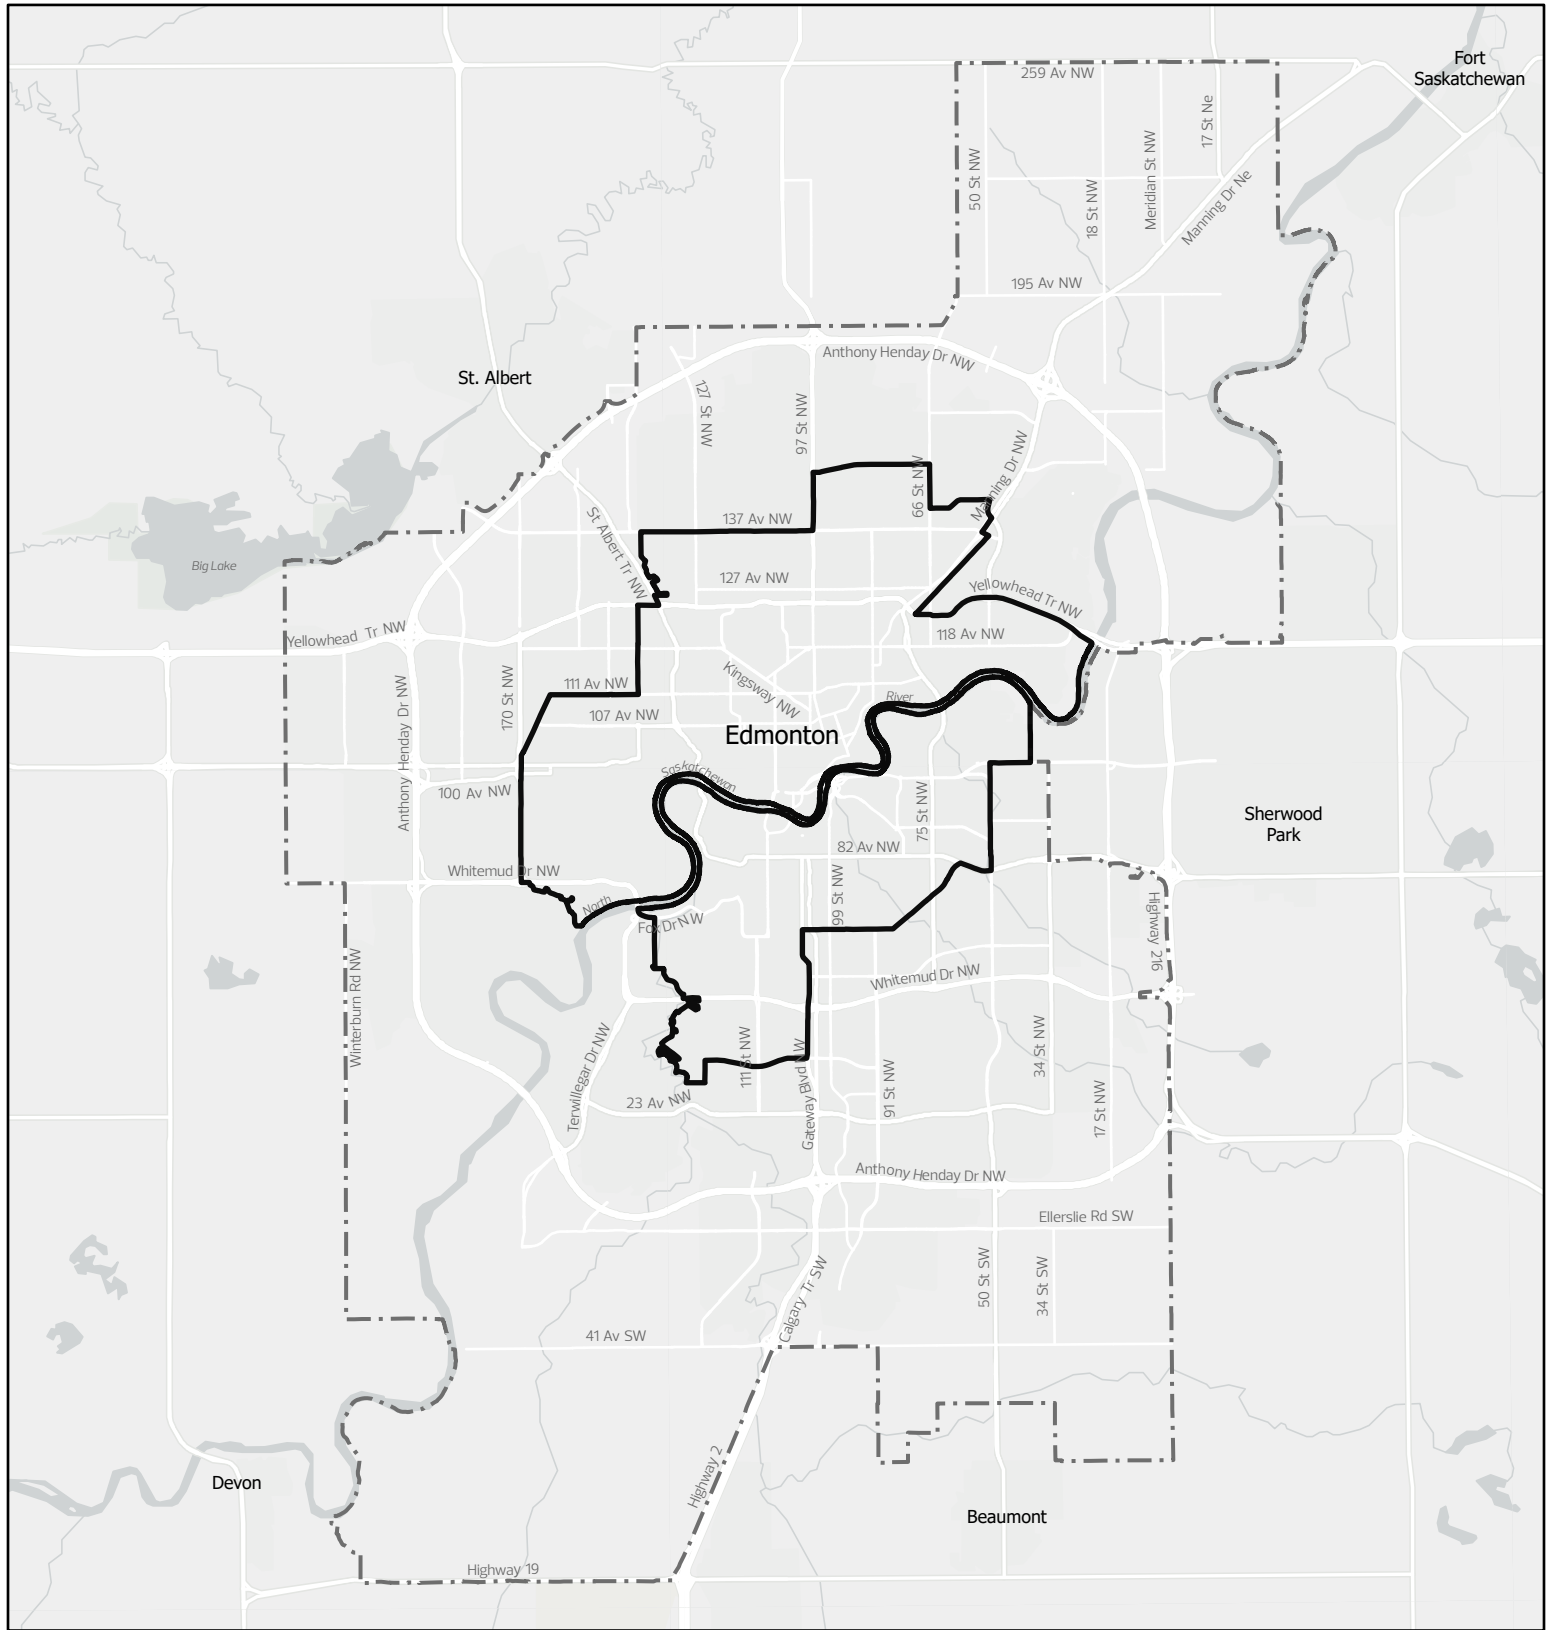

Appendix I: Liquor Stores

Non-exemption Area to 500m Separation Distance

- 500m Non-exemption Area
- City of Edmonton Boundary